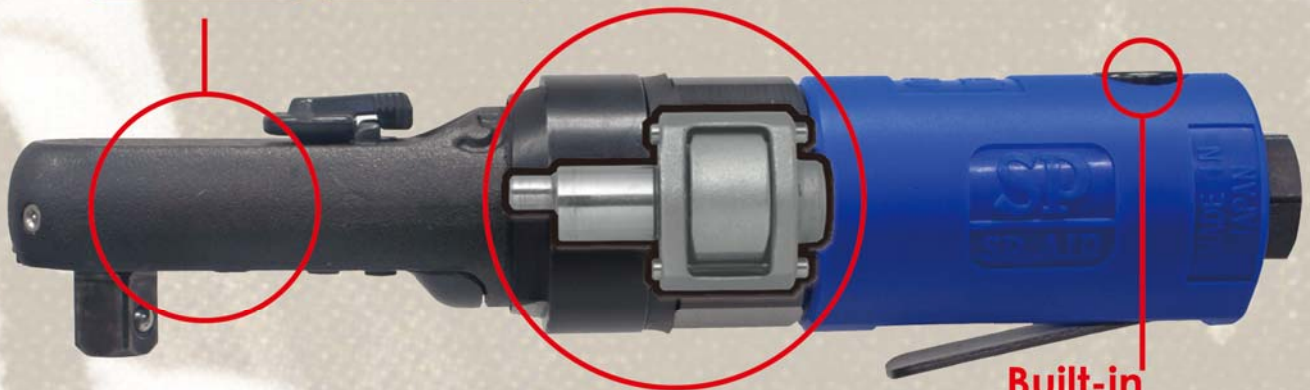

SP-7260RP

1/4" THE PERFECT IMPACT RATCHET

SP-7265RP

3/8" THE PERFECT IMPACT RATCHET

SEALED FLAT RATCHET MECHANISM [PATENTED]

Sealed Flat Head For Long Life

IMPACT MECHANISM [PATENTED]

Built-in
Power Regulator

Single Dog Clutch

Scan to watch
Demo Video

600rpm/45ft-lbs.

Model No.	Sq. Drive	Bolt Capacity	Max. Torque	Free Speed
SP-7260RP	1/4"	5/16"	45 ft-lbs.	600 rpm
SP-7265RP	3/8"	3/8"	45 ft-lbs.	600 rpm
	Overall Length	Net Weight	Sound Level	
SP-7260RP	7.5"	1.6 lbs.	88.1 dB	
SP-7265RP	7.5"	1.6 lbs.	88.1 dB	