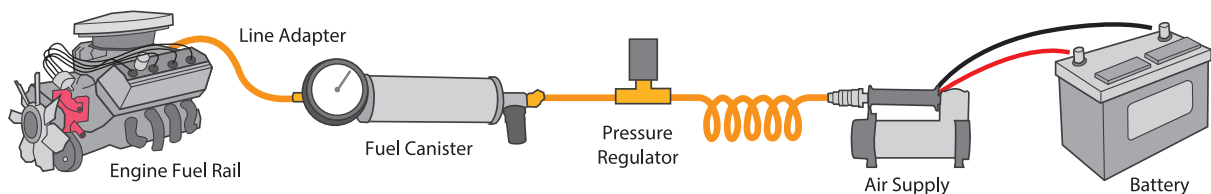

SIMPLE TO CONNECT AND OPERATE