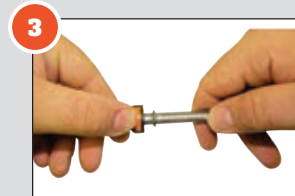

- 21-piece kit fits over 90% of domestic and foreign vehicles
- 6' extension hose allows pressure gauge to be read inside vehicle during drivability testing
- Specially designed inline T-Connector makes it simple to connect and troubleshoot fuel pressure problems
- Save hundreds on adapter lines
- Most user-friendly adapter set on the market

Click it.

Advanced Quick Connect Technology

1 To connect, insert line end into quick connector

2 Push adapter over end until "click" sound occurs

3 To disconnect, simply push button down with thumb and remove quick connector

HOSE/ADAPTER LIST

for TFS203, FIG203, FPT290 and FPT22

- Indicates quantity included in TFS203 & FIG203
- Indicates quantity included in FPT290
- Indicates quantity included in FPT22

IMAGE	PART#	DESCRIPTION	KITS/QTY		
	720	Fuel Injection Canister Line Adapter			1
	721	Fuel Injection Canister Line Adapter	1	1	1
	722	Fuel Injection Canister Line Adapter			1
	FPT05	Shut-Off Valve Assembly		1	1
	FSA10	5/16" Quick Connect Line Adapter (Female)	1	1	1
	FSA15	5/16" Quick Connect Line Adapter (Male)		1	1
	FSA20	3/8" Quick Connect Line Adapter (Female)		1	1
	FSA22	3' Extension Hose		1	
	FSA25	3/8" Quick Connect Line Adapter (Male)		1	1
	FSA30	3/8" Quick Connect Line Adapter (90° Female)	1	1	1
	FSA32	6' Extension Hose			1
	FSA35	Schrader® Valve Line Adapter (Large and Small)	1	1	1
	FSA40	3/8" GM Line Adapter (Female)		1	1
	FSA45	3/8" GM Line Adapter (Male)		1	1
	FSA46	3/8" GM Line Adapter (90° Male)	1	1	1
	FSA50	9/16" Spring Lock Line Adapter (Female)		1	1
	FSA55	9/16" Spring Lock Line Adapter (Male)	1	1	1
	FSA60	14 mm Line Adapter (Female)		1	1
	FSA65	14 mm Line Adapter (Male)	1	1	1
	FSA70	12 mm Banjo Line Adapter (Female)	1	1	1
	FSA71	14 mm Banjo Line Adapter (Female)			
	FSA75	12 mm Banjo Line Adapter (Male)		1	1