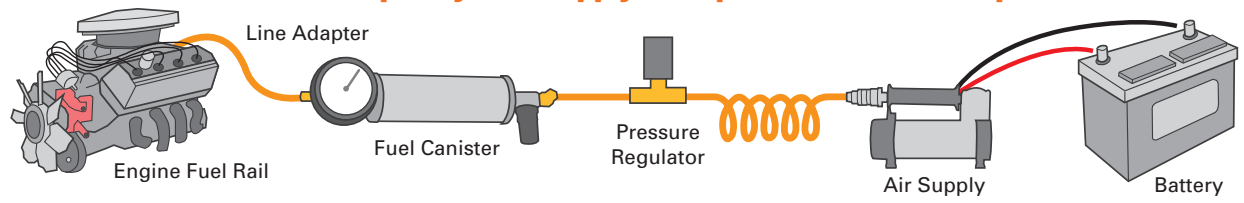

Temporary Fuel Supply - Simple to Connect and Operate