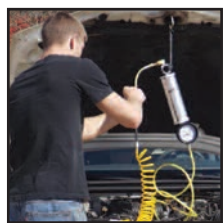

TFS203

2in1 Fuel System

Temporary Fuel Supply/ Fuel Injection Cleaner

Drive Fuel-Starved Vehicles / Perform Fuel Injection Cleaning / Service Outside of the Shop With This Convenient 2-in-1 System

Includes complete FIC203 and TAS3. See pg. 29 for complete list of adapters.

1 Temporary Fuel Supply

- Provides approximately 5-15 minutes of run time
- S.U.R.&R. - exclusive **Quick Connectors work with virtually any vehicle**, connect directly to fuel rail
- Can be used with petroleum based cleaners, gas or diesel
- One person can move vehicle in just a few minutes

2 Fuel Injection Cleaner

- Powerful cleaning of fuel injectors, intake valves and fuel passages
- Cleans more thoroughly than aerosol methods
- S.U.R.&R. - exclusive **Quick Connectors work with virtually any vehicle**
- Perform fuel injection cleaning services outside of shop
- Holds up to 18 ounces of canister cleaning solution

TAS3

Temporary Air Supply

Connect to Cleaner Canister for a Temporary Fuel Supply Usable on Fuel-Starved Vehicles

- Connects to numerous types of injection cleaning canisters using universal connector
- Adjustable valve controls pressure up to 100 PSI maximum
- Small size for ease of placement within engine compartment