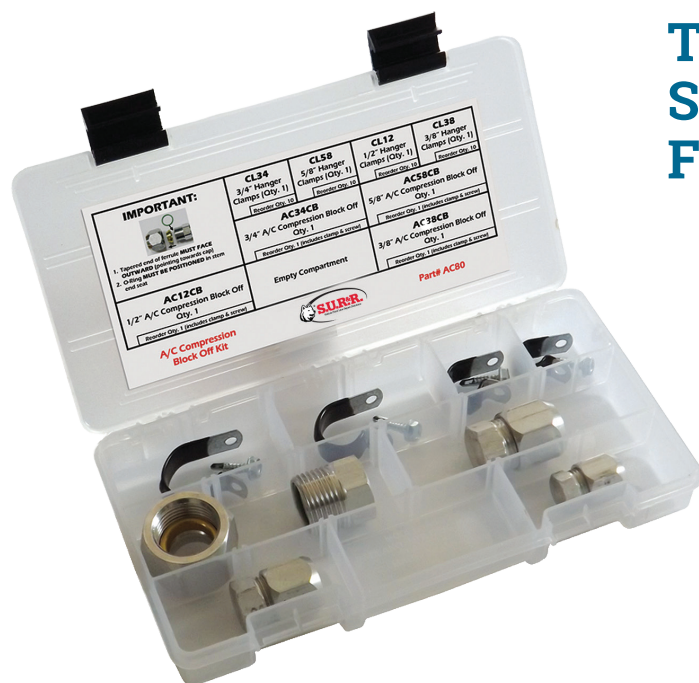

## A/C Compression Block Off Kit

### AC80 Advantages:

- Low-cost solution to keep front A/C system working
- Perfect for vans, SUVs, and other vehicles with failed rear components
- Includes 3/8", 1/2", 5/8, and 3/4" compression style block offs (Qty 1 each)
- No specialty tools required
- Features double seal technology; pressure rated up to 600 PSI
- Hanger clamps and screws included
- Made from aluminum; will not rust or corrode