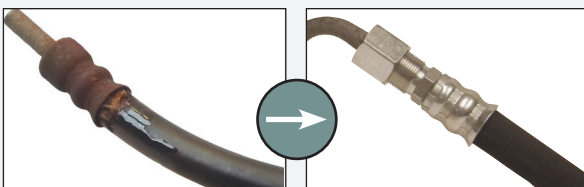

Repair Leaking Hoses In Minutes

COMMON PROBLEM:
Leaking hose at collar

PROBLEM SOLVED:
With new Power Steering Hose