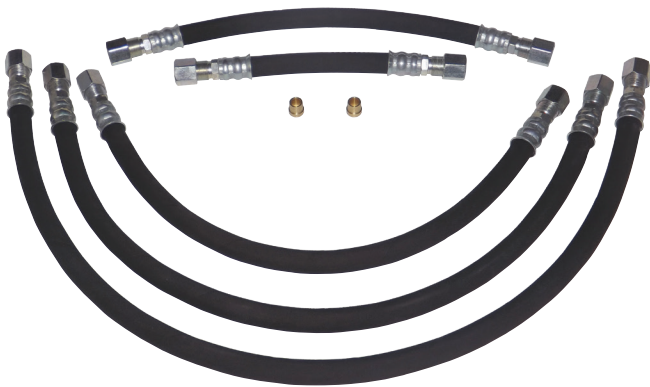

## Power Steering Hose Repair Kit

**S.U.R.&R.  
EXCLUSIVE**

### Repair High And Low Pressure Power Steering Lines

- Use to make 5/16" and 3/8" line repairs
- On-the-car repairs made easy
- 95% coverage (domestic and foreign)
- Universal – can be used to repair hundreds of different line types
- Use for power steering lines, clutch, industrial and heavy duty applications
- Includes 6", 12", 18", 24" and 30" lines – Qty 1 of each

### Double Braided Hose Pressure: Rated up to 6,000 PSI

- Working Pressure 1,500 PSI, Burst Pressure 6,000 PSI
- Temperature Range (-40° F to +250° F, -40° C to +121° C)
- Exceeds SAE J188 Type 1 Specifications

Heavy-duty compression connections that feature "double-seal" technology with o-ring and interchangeable ferrule