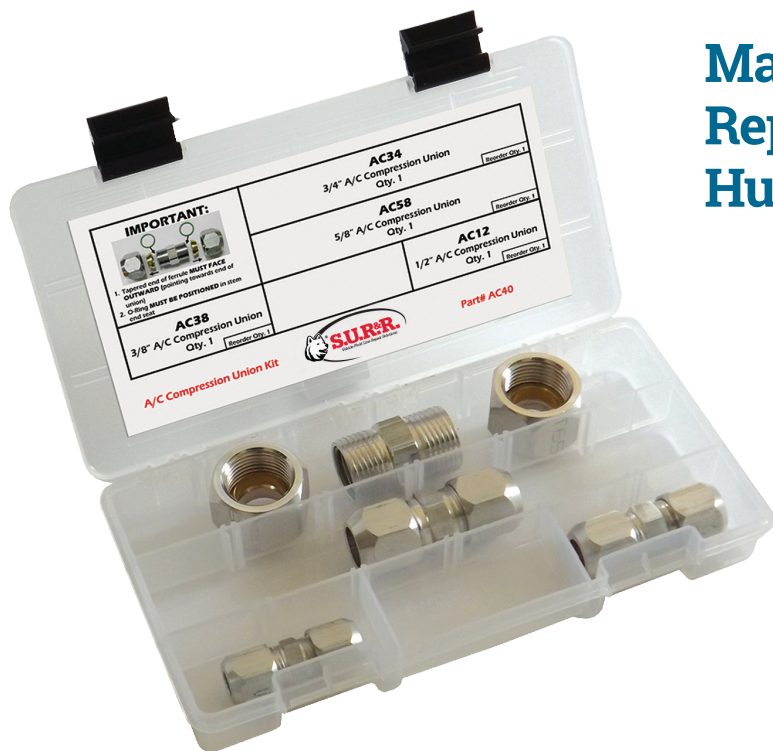

AC40

A/C Compression Union Kit

COVERS
100s
OF VEHICLES

Make Instant Repairs To A/C Lines On Hundreds Of Vehicles

AC40 Advantages:

- Repair damaged aluminum lines including pinholes, cracks, kinks, and more
- Heavy-duty unions designed specifically for A/C repair applications
- Pressure rated up to 600 PSI
- Includes 3/8", 1/2", 5/8", and 3/4" compression unions (Qty 1 each)
- On-the-car repairs made simple
- Made from aluminum; will not rust or corrode

PROBLEM: Damaged A/C aluminum line

PROBLEM SOLVED: Easy fix with compression union

ADVANTAGE: Double seal technology

1.800.390.3996 • phone: 330.745.3300 • fax: 330.745.3488 • www.surrauto.com

KITS CONTENTS

- Indicates quantity included in AC1387 DELUXE A/C Line Repair Kit
- Indicates quantity included in AC40 Compression Union Kit
- Indicates quantity included in AC50M METRIC Compression Union Kit
- Indicates quantity included in AC80 Compression Block Off Kit
- Indicates quantity included in AC90M METRIC Compression Block Off Kit