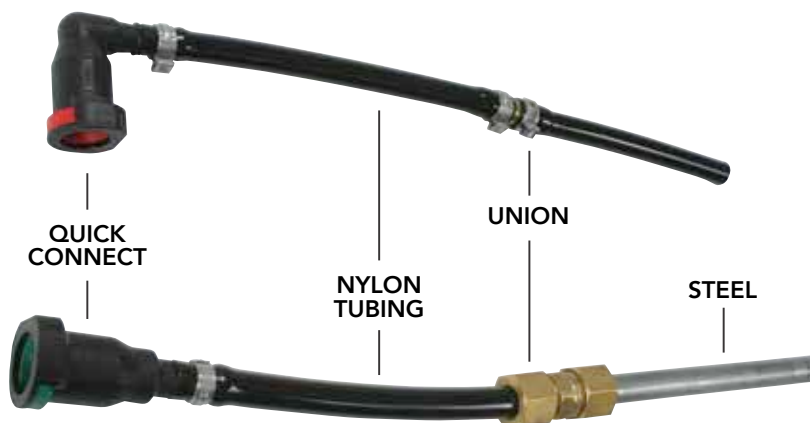

KP1500 BENEFITS AND FEATURES

COVERS UP TO
97%
OF REPAIRS

Whether You Want to Repair or Replace a Part,
S.U.R.&R. Fuel Line Kits Make it Simple!

Reduce Labor Time

- Average connection time: 5 minutes
- Reduce installation time by up to 75%

Save Money

- Typical OEM GM Fuel Line – $85 to $120
- S.U.R.&R. Fuel Line – $25

Simple Repair

Simple Replacement