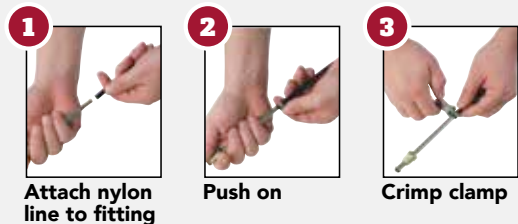

Easy Installation

Typical installations can be done in under 5 minutes in just 3 simple steps.

1.800.390.3996 • phone: 330.745.3300 • fax: 330.745.3488 • www.surrauto.com

WARNING: Cancer and Reproductive Harm - www.P65Warnings.ca.gov