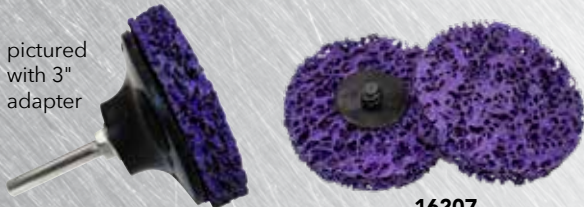

16207

PART#	QTY	3M	DESCRIPTION
16206	5-pk	21538	• 2" Purple Strip-Brite Discs
16210	10-pk	N/A	
16207	5-pk	61500303328	• 3" Purple Strip-Brite Discs
16211	10-pk	N/A	

Surface Conditioning Discs

Features the quick and easy "R" Type backing. For general grinding, rust removal, clean-up and paint removal. Use with right angle or die grinders.

pictured with 2" adapter