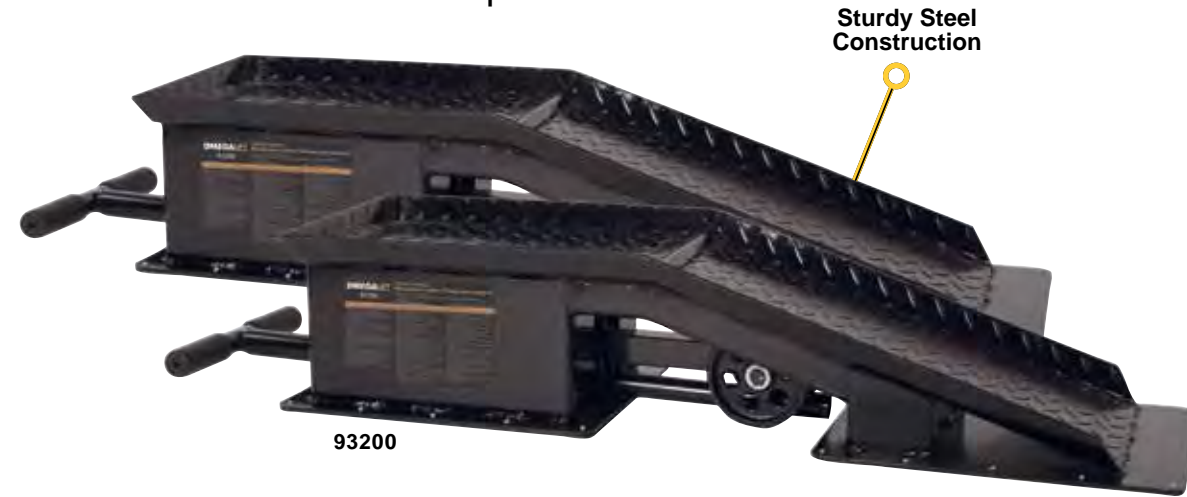

## TRUCK RAMPS & SERVICE TRAY

Bead Breaker

22910

16.5" Funnel Diameter

Oil Drain

89001

Bead Breaker Combo

22953

Forklift Jack

28045

Truck Ramps

93200

Rolling Service Tray

97531

93201

Model	Description	Lift Height (Min / Max)		Base Size (L x W x H)			Weight
22910	5 Ton Portable Bead Breaker	-	-	18.00"	5.50"	13.00"	33.00 lbs
22953	5 Ton Bead Breaker Combo Kit	-	-	18.00"	5.50"	13.00"	63.00 lbs
28045	4 Ton Forklift Jack	3.00"	17.50"	32.00"	10.25"	17.00"	90.86 lbs
89001	8 Gallon Oil Drain	-	-	17.00"	17.00"	48.25" - 62.00"	10.00 lbs