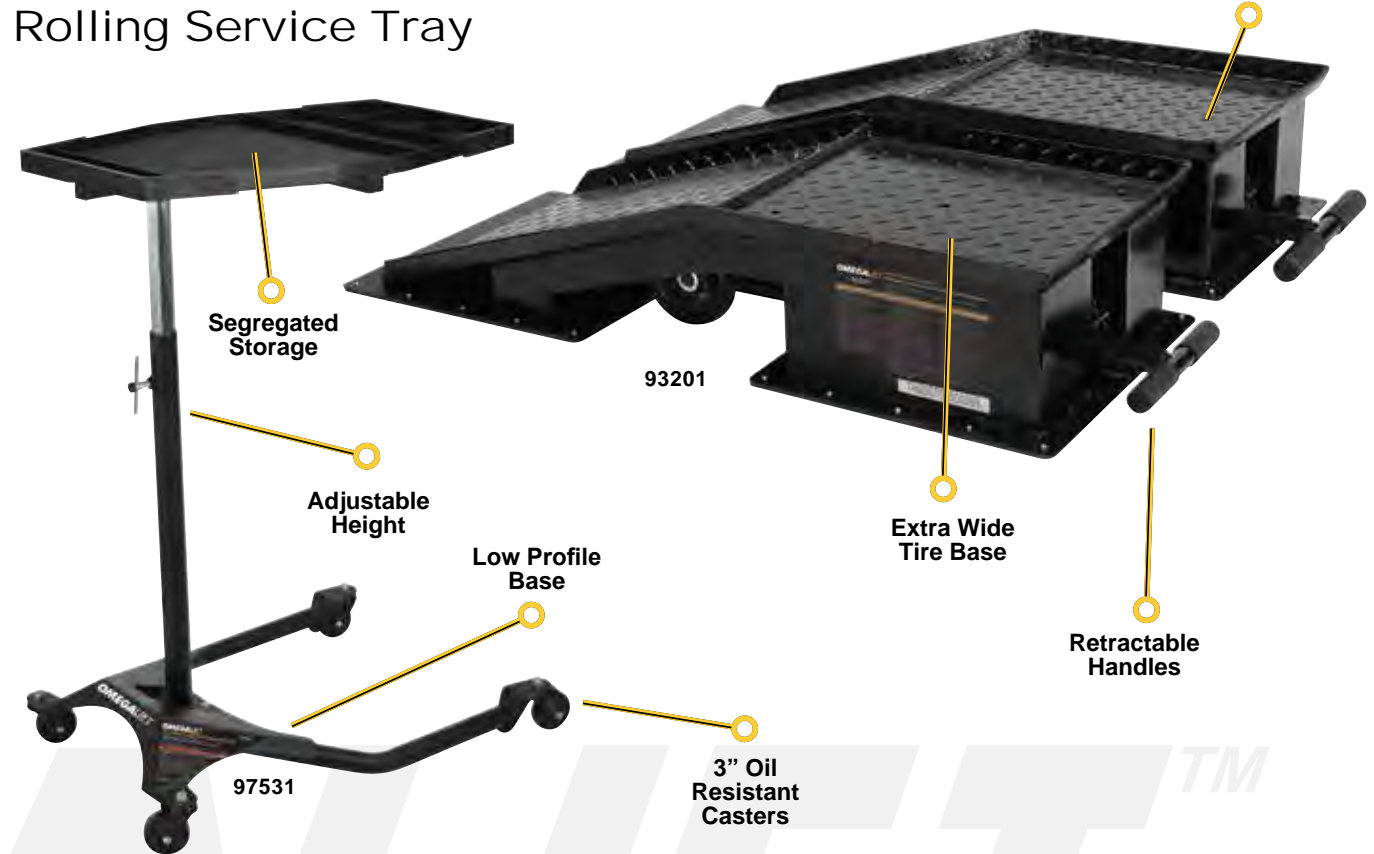

## TRUCK RAMPS & SERVICE TRAY

Bead Breaker

22910

16.5" Funnel Diameter

Oil Drain

89001

Bead Breaker Combo

22953

Forklift Jack

28045

Truck Ramps

93200

Rolling Service Tray

97531

93201

Model	Description	Lift Height (Min / Max)		Base Size (L x W x H)			Weight
22910	5 Ton Portable Bead Breaker	-	-	18.00"	5.50"	13.00"	33.00 lbs
22953	5 Ton Bead Breaker Combo Kit	-	-	18.00"	5.50"	13.00"	63.00 lbs
28045	4 Ton Forklift Jack	3.00"	17.50"	32.00"	10.25"	17.00"	90.86 lbs
89001	8 Gallon Oil Drain	-	-	17.00"	17.00"	48.25" - 62.00"	10.00 lbs

Model	Description	Max Tire Width	Handle Length	Base Size (L x W x H)			Weight
93200	20 Ton Truck Ramps	11.25"	33.75"	45.00"	13.50"	9.38"	267.00 lbs
93201	20 Ton Wide Truck Ramps	16.00"	33.75"	45.00"	18.00"	9.38"	334.00 lbs

Model	Description	Height (Min/Max)		Tray Size (L x W x H)		Base Size (L x W x H)		Weight		
97531	100 lbs Rolling Auto Service Tray	34.50"	47.64"	20.00"	29.25"	2.75"	29.00"	20.00"	34.45"	41.80 lbs

\* Excluding: 97531