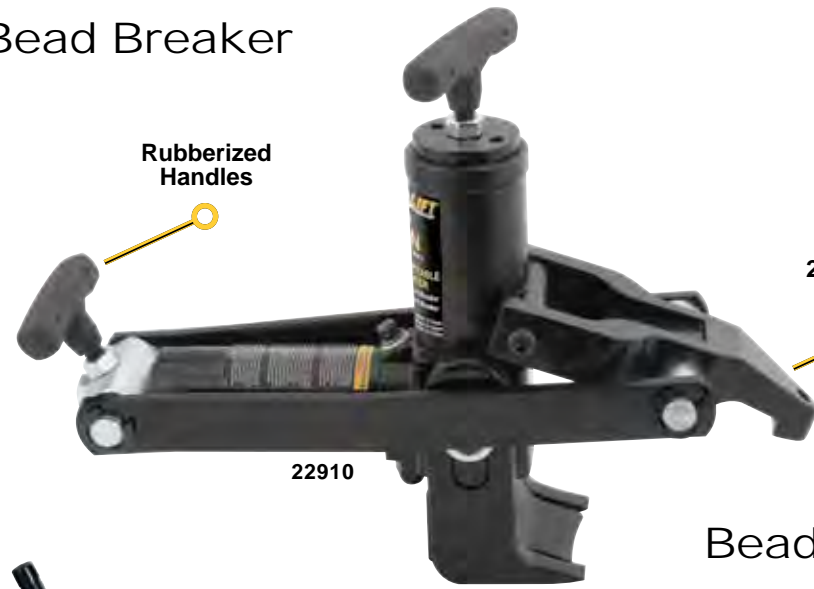

## SHOP EQUIPMENT

## TRUCK RAMPS & SERVICE TRAY

Bead Breaker

22910

16.5" Funnel Diameter

Oil Drain

89001

Bead Breaker Combo

22953

Forklift Jack

28045

Truck Ramps

93200

Rolling Service Tray

97531

93201

Model	Description	Lift Height (Min / Max)		Base Size (L x W x H)			Weight
22910	5 Ton Portable Bead Breaker	-	-	18.00"	5.50"	13.00"	33.00 lbs
22953	5 Ton Bead Breaker Combo Kit	-	-	18.00"	5.50"	13.00"	63.00 lbs
28045	4 Ton Forklift Jack	3.00"	17.50"	32.00"	10.25"	17.00"	90.86 lbs
89001	8 Gallon Oil Drain	-	-	17.00"	17.00"	48.25" - 62.00"	10.00 lbs