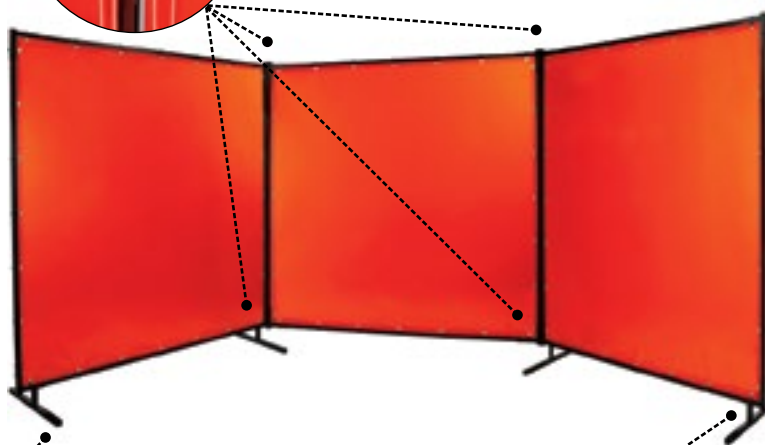

- The unique modular design allows the addition, removal, replacement, and rearrangement of panels to adapt to new requirements in just minutes. Use individual panels or join together to form multi-panel enclosures or in-line dividers
- Sturdy 18-gauge steel, black rust-resistant enamel-finish, square tube frame
- Quick-Snap™ or Easy-Slide™ slip-fit construction allows quick and easy assembly without tools
- Any screen can be used horizontally or vertically
- 24" sturdy platform legs can be turned 90 degrees to prevent interference with adjoining screens
- Optional casters allow quick and safe mobility. Single caster leg and locking caster wheels are available

Protect-O-Screen® Classic constructed with 3/4" square tube crossbars and 7/8" corners and legs with Easy-slide™ connection

Protect-O-Screen® HD constructed with heavy duty 1" square tube crossbars and rugged 1-1/8" corners and legs with Quick-Snap™ connection (see illustration)

PROTECT-O-SCREEN HD®

Quick-Snap™ Connection

Square tube frame for strength and rigidity prevents the slipping and twisting that occurs with round tube frames

Powder-coated enamel finish is rust and abrasion resistant

Create any multi-panel configuration using 2-, 3-, or 4-way Connect-O-Screen™ panel connectors

Square tube corners provide extra strength and rigidity at high stress points

Platform legs 24" long, can be rotated 90 degrees to prevent interference