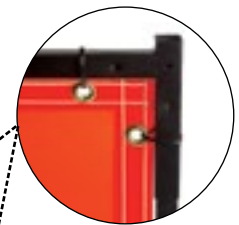

Protect-O-Screen® Classic constructed with 3/4" square tube crossbars and 7/8" corners and legs with Easy-slide™ connection

Protect-O-Screen® HD constructed with heavy duty 1" square tube crossbars and rugged 1-1/8" corners and legs with Quick-Snap™ connection (see illustration)

PROTECT-O-SCREEN HD®

Quick-Snap™ Connection

Square tube frame for strength and rigidity prevents the slipping and twisting that occurs with round tube frames

Powder-coated enamel finish is rust and abrasion resistant

Create any multi-panel configuration using 2-, 3-, or 4-way Connect-O-Screen™ panel connectors

Square tube corners provide extra strength and rigidity at high stress points

Platform legs 24" long, can be rotated 90 degrees to prevent interference

WELDING SCREENS

PROTECT-O-SCREEN^{HD}

1" square tube frame, 1-1/8" square tube corners and legs; Quick-Snap™ connection

14 mil ArcView™ Tinted Transparent Vinyl							40 mil
Size	Yellow	Orange	Smoke Gray	Dark Green	Blue	Shade 8	Orange
4' X 5'	534HD-4X5	538HD-4X5	532HD-4X5	533HD-4X5	525HD-4X5	522HD-4X5	548HD-4X5
4' X 6'	534HD-4X6	538HD-4X6	532HD-4X6	533HD-4X6	525HD-4X6	522HD-4X6	548HD-4X6
5' X 6'	534HD-5X6	538HD-5X6	532HD-5X6	533HD-5X6	525HD-5X6	522HD-5X6	548HD-5X6
6' X 6'	534HD-6X6	538HD-6X6	532HD-6X6	533HD-6X6	525HD-6X6	522HD-6X6	548HD-6X6
6' X 8'	534HD-6X8	538HD-6X8	532HD-6X8	533HD-6X8	525HD-6X8	522HD-6X8	548HD-6X8
8' X 8'	534HD-8X8	538HD-8X8	532HD-8X8	533HD-8X8	525HD-8X8	522HD-8X8	548HD-8X8
6' X 10'	534HD-6X10	538HD-6X10	532HD-6X10	533HD-6X10	525HD-6X10	522HD-6X10	548HD-6X10