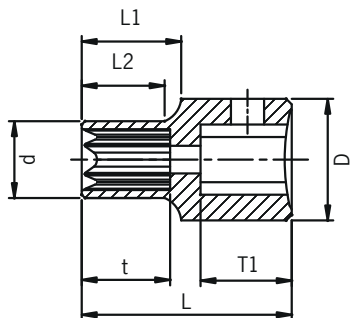

3/8" DR. EXTERNAL STAR

ITEM	SIZE	D	D	T1	T	L1	L2	L
3045E	E4	17	7.3	12	7.5	15	13	28
3670SE1	E5	17	8.3	12	7.5	15	13	28
3670SE2	E6	17	9.3	12	9.5	15	13	28
3670SE3	E7	17	9.8	12	9.5	15	13	28
3670SE4	E8	17	11.2	12	10.5	15	13	28
3670SE5	E10	17	13.2	12	10.5	15	13	28
3670SE6	E11	17	13.8	12	11.5	15	13	28
3670SE7	E12	17	14.8	12	11.5	15	13	28
3670SE8	E14	18	16.8	12	11.5	15	13	28
3670SE9	E16	20	18.8	12	11.5	15	13	28