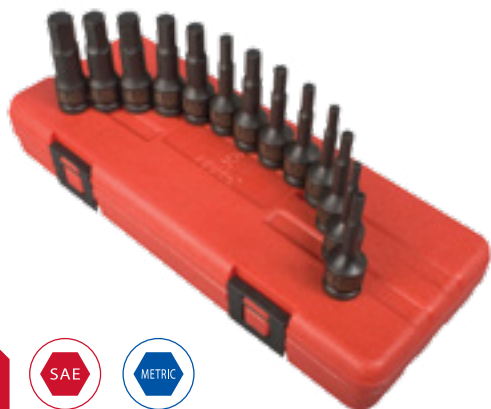

3/8" DR.

3/8"
DRIVE

3/8" DRIVE SAE & METRIC HEX IMPACT DRIVER SET

3649 SET OF 13

MODEL	SIZE	MODEL	SIZE
36471	3/16"	36475	3/8"
36472	7/32"	36476	7/16"
36473	1/4"	36477	1/2"
36474	5/16" & 8mm		

MODEL	SIZE	MODEL	SIZE
36481	4mm	36484	7mm
36482	5mm	36487	10mm
36483	6mm	36488	12mm

3/8"
DRIVE

3/8" DRIVE SAE & METRIC STUBBY IMPACT HEX DRIVER SET

3646 SET OF 16

MODEL	SIZE	MODEL	SIZE
36460	1/4"	364604	1/2"
364601	5/16"	364605	9/16"
364602	3/8"	364609	5/8"
364603	7/16"	364611	3/4"

MODEL	SIZE	MODEL	SIZE
364606	6mm	364612	12mm
364607	7mm	364614	14mm
364608	8mm	364617	17mm
364610	10mm	364619	19mm

3/8"
DRIVE

3/8" DRIVE SAE HEX IMPACT DRIVER SET

3647 SET OF 7

MODEL	SIZE	MODEL	SIZE
36471	3/16"	36475	3/8"
36472	7/32"	36476	7/16"
36473	1/4"	36477	1/2"
36474	5/16"		