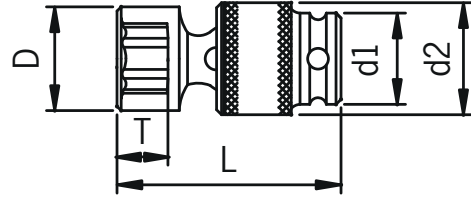

## 1/2" DRIVE SAE UNIVERSAL IMPACT SOCKET SET

2657 SET OF 9

| MODEL | SIZE   | MODEL | SIZE   |
|-------|--------|-------|--------|
| 214U  | 7/16"  | 224U  | 3/4"   |
| 216U  | 1/2"   | 226U  | 13/16" |
| 218U  | 9/16"  | 228U  | 7/8"   |
| 220U  | 5/8"   | 230U  | 15/16" |
| 222U  | 11/16" |       |        |

## 1/2" DR. UNIVERSAL 6 POINT SAE

| ITEM | SIZE    | D  | T  | D1 | D2 | L  |
|------|---------|----|----|----|----|----|
| 212U | 3/8"    | 15 | 14 | 30 | 30 | 66 |
| 214U | 7/16"   | 17 | 14 | 30 | 34 | 68 |
| 216U | 1/2"    | 19 | 14 | 30 | 34 | 68 |
| 218U | 9/16"   | 22 | 14 | 30 | 34 | 68 |
| 220U | 5/8"    | 23 | 14 | 30 | 34 | 68 |
| 222U | 11/16"  | 26 | 14 | 30 | 34 | 68 |
| 224U | 3/4"    | 28 | 14 | 30 | 34 | 68 |
| 226U | 13/16"  | 30 | 14 | 30 | 34 | 68 |
| 228U | 7/8"    | 32 | 14 | 30 | 34 | 68 |
| 230U | 15/16"  | 34 | 14 | 30 | 34 | 68 |
| 236U | 1-1/16" | 34 | 14 | 30 | 44 | 68 |