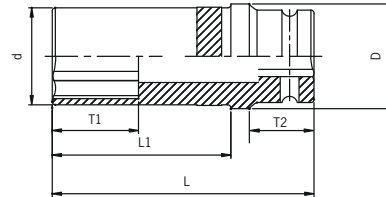

1/2" DRIVE INDIVIDUAL INTERNAL STAR SOCKETS

MODEL	SIZE	MODEL	SIZE
2690S1	T30	2690S5	T50
2690S2	T40	2690S6	T55
2690S3	T45	2690S7	T60
2690S4	T47	2690S8	T70

1/2" DRIVE INDIVIDUAL EXTERNAL STAR SOCKETS

MODEL	SIZE	MODEL	SIZE
2690SE1	E10	2690SE6	E18
2690SE2	E11	2690SE7	E20
2690SE3	E12	2690SE8	E22
2690SE4	E14	2690SE9	E24
2690SE5	E16		

1/2" DR. WHEEL PROTECTOR EXTRA THIN-WALL SAE & METRIC

ITEM	SIZE	SHAPE	D	D	T1	T2	L1	L
28492	3/4"	A	26	30	24	18	58	85
28494	13/16"	A	28	30	24	18	58	85
28496	7/8"	B	29.5	32	26	18	58	85
28498	15/16"	B	31.5	34	28	18	58	85
284910	1"	B	33.5	36	28	18	58	85
284912	1-1/16"	B	35.5	38	30	18	58	85
ITEM	SIZE	SHAPE	D	D	T1	T2	L1	L
284917	17mm	A	23.8	30	24	18	58	85
284919	19mm	A	26	30	24	18	58	85
284921	21mm	A	28	30	24	18	58	85

A

B

1/2" DR. INTERNAL STAR

ITEM	SIZE	D	D	T	L1	L
2690S1	T30	6	25	8	22.5	78
2690S2	T40	7.5	25	8.5	22.5	78
2690S3	T45	7.9	25	9.5	22.5	78
2690S4	T47	8.3	25	10	22.5	78
2690S5	T50	8.9	25	10.5	22.5	78
2690S6	T55	11.5	25	11.5	22.5	78
2690S7	T60	14	25	13	22.5	78
2690S8	T70	16	25	14	22.5	78