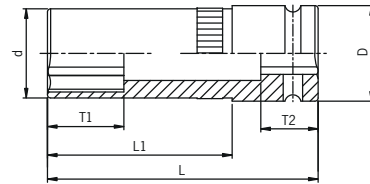

1/2" DRIVE INDIVIDUAL INTERNAL STAR SOCKETS

MODEL	SIZE	MODEL	SIZE
2690S1	T30	2690S5	T50
2690S2	T40	2690S6	T55
2690S3	T45	2690S7	T60
2690S4	T47	2690S8	T70

1/2" DRIVE INDIVIDUAL EXTERNAL STAR SOCKETS

MODEL	SIZE	MODEL	SIZE
2690SE1	E10	2690SE6	E18
2690SE2	E11	2690SE7	E20
2690SE3	E12	2690SE8	E22
2690SE4	E14	2690SE9	E24
2690SE5	E16		

1/2" DR. WHEEL PROTECTOR EXTRA THIN-WALL SAE & METRIC

ITEM	SIZE	SHAPE	D	D	T1	T2	L1	L
28492	3/4"	A	26	30	24	18	58	85
28494	13/16"	A	28	30	24	18	58	85
28496	7/8"	B	29.5	32	26	18	58	85
28498	15/16"	B	31.5	34	28	18	58	85
284910	1"	B	33.5	36	28	18	58	85
284912	1-1/16"	B	35.5	38	30	18	58	85
ITEM	SIZE	SHAPE	D	D	T1	T2	L1	L
284917	17mm	A	23.8	30	24	18	58	85
284919	19mm	A	26	30	24	18	58	85
284921	21mm	A	28	30	24	18	58	85

A

B

1/2" DR. INTERNAL STAR

ITEM	SIZE	D	D	T	L1	L
2690S1	T30	6	25	8	22.5	78
2690S2	T40	7.5	25	8.5	22.5	78
2690S3	T45	7.9	25	9.5	22.5	78
2690S4	T47	8.3	25	10	22.5	78
2690S5	T50	8.9	25	10.5	22.5	78
2690S6	T55	11.5	25	11.5	22.5	78
2690S7	T60	14	25	13	22.5	78
2690S8	T70	16	25	14	22.5	78