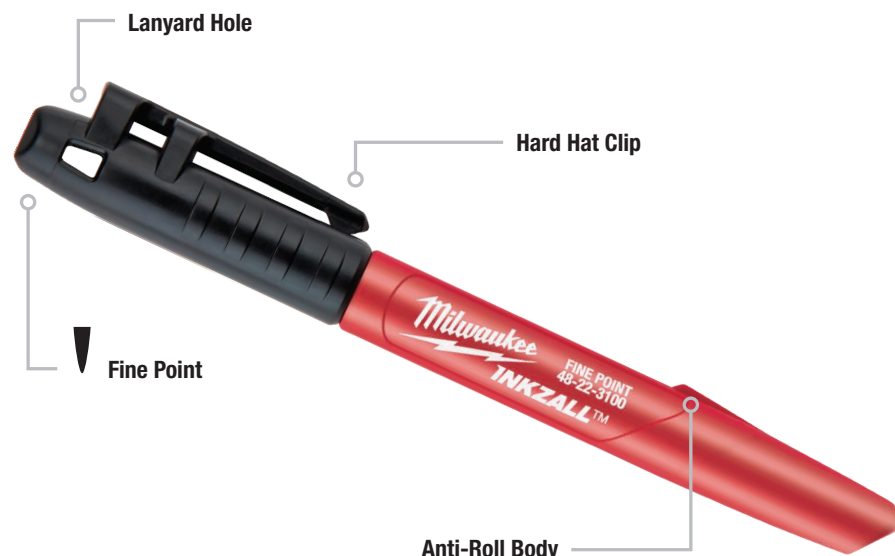

INKZALL™ JOBSITE MARKERS

INKZALL™ JOBSITE MARKERS

**WRITES ON
DUST
WET
OILY
SURFACES**

Clog Resistant

Model #	Description
48-22-3150	12 Pc INKZALL™ Ultra Fine Point Black Jobsite Markers
48-22-3154	4 Pc INKZALL™ Ultra Fine Point Black Jobsite Markers
48-22-3104	4 Pc INKZALL™ Fine Point Black Jobsite Markers
48-22-3105	2 Pc INKZALL™ Fine Point Black Jobsite Markers
48-22-3107	8 Pc INKZALL™ Fine Point Color Jobsite Markers
48-22-3106	4 Pc INKZALL™ Fine Point Color Jobsite Markers
48-22-3101	INKZALL™ Stylus and Fine Point Black Jobsite Markers
48-22-3102	2 Pc INKZALL™ Medium Point Black Jobsite Markers
48-22-3103	INKZALL™ Chisel Tip Black Jobsite Markers
48-22-3109	4 Pc INKZALL™ Chisel Tip Color Jobsite Markers
48-22-3100	INKZALL™ Fine Point Black Jobsite Markers (Bulk 36 Pc)
48-22-3130	INKZALL™ Chisel Tip Black Jobsite Markers (Bulk 36 Pc)

Model #	Description
48-22-3170	INKZALL™ Fine Point Red Jobsite Markers (Bulk 36 Pc)
48-22-3180	INKZALL™ Fine Point Blue Jobsite Markers (Bulk 36 Pc)
48-22-3190	INKZALL™ Fine Point Green Jobsite Markers (Bulk 36 Pc)
48-22-3209	12 Pc INKZALL™ Fine Point Black Jobsite Markers
48-22-3250	3 Pc INKZALL™ Large Chisel Tip Black Jobsite Markers
48-22-3255	INKZALL™ Large Chisel Tip Black Jobsite Markers (Bulk 12 Pc)
48-22-3256	INKZALL™ Large Chisel Tip Red Jobsite Markers (Bulk 12 Pc)
48-22-3257	INKZALL™ Large Chisel Tip Blue Jobsite Markers (Bulk 12 Pc)
48-22-3260	INKZALL™ Extra Large Chisel Tip Black Jobsite Markers
48-22-3265	INKZALL™ Extra Large Chisel Tip Black Jobsite Markers (Bulk 12 Pc)
48-22-3266	INKZALL™ Extra Large Chisel Tip Red Jobsite Markers (Bulk 12 Pc)
48-22-3267	INKZALL™ Extra Large Chisel Tip Blue Jobsite Markers (Bulk 12 Pc)

INKZALL™ METALLIC MARKERS

Visible On Dark Surfaces

Model #	Description
48-22-3121	2 Pc INKZALL™ Fine Point Silver Metallic Marker
48-22-3122	2 Pc INKZALL™ Fine Point Gold Metallic Marker
48-22-3123	2 Pc INKZALL™ Fine Point Silver/Gold Metallic Marker