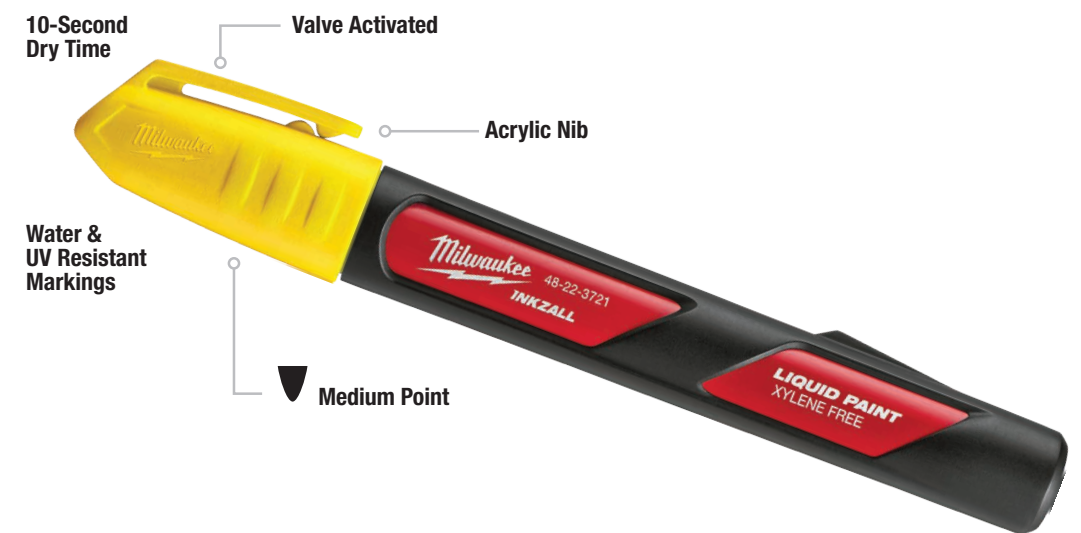

INKZALL™ JOBSITE MARKERS

INKZALL™ JOBSITE MARKERS

**WRITES ON
DUST
WET
OILY
SURFACES**

Clog Resistant

Model #	Description
48-22-3150	12 Pc INKZALL™ Ultra Fine Point Black Jobsite Markers
48-22-3154	4 Pc INKZALL™ Ultra Fine Point Black Jobsite Markers
48-22-3104	4 Pc INKZALL™ Fine Point Black Jobsite Markers
48-22-3105	2 Pc INKZALL™ Fine Point Black Jobsite Markers
48-22-3107	8 Pc INKZALL™ Fine Point Color Jobsite Markers
48-22-3106	4 Pc INKZALL™ Fine Point Color Jobsite Markers
48-22-3101	INKZALL™ Stylus and Fine Point Black Jobsite Markers
48-22-3102	2 Pc INKZALL™ Medium Point Black Jobsite Markers
48-22-3103	INKZALL™ Chisel Tip Black Jobsite Markers
48-22-3109	4 Pc INKZALL™ Chisel Tip Color Jobsite Markers
48-22-3100	INKZALL™ Fine Point Black Jobsite Markers (Bulk 36 Pc)
48-22-3130	INKZALL™ Chisel Tip Black Jobsite Markers (Bulk 36 Pc)

INKZALL™ METALLIC MARKERS

Visible On Dark Surfaces

Model #	Description
48-22-3121	2 Pc INKZALL™ Fine Point Silver Metallic Marker
48-22-3122	2 Pc INKZALL™ Fine Point Gold Metallic Marker
48-22-3123	2 Pc INKZALL™ Fine Point Silver/Gold Metallic Marker

INKZALL™ PAINT MARKERS, PENS & HIGHLIGHTERS

INKZALL™ LIQUID PAINT MARKERS

**BLEED &
SMEAR
RESISTANT**

Marks on Surfaces up to 300°F

Model #	Description
48-22-3712	INKZALL™ Medium Point White Liquid Paint Marker
48-22-3722	INKZALL™ Medium Point Yellow Liquid Paint Marker
48-22-3711	INKZALL™ Medium Point White Liquid Paint Marker (Bulk 12 Pc)
48-22-3721	INKZALL™ Medium Point Yellow Liquid Paint Marker (Bulk 12 Pc)
48-22-3731	INKZALL™ Medium Point Black Liquid Paint Marker (Bulk 12 Pc)