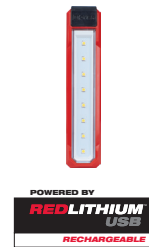

**REDLITHIUM™ USB 800L Compact Flashlight**

2160-20

Lumens	800 / 100
Modes	High, Low
Spot Beam Distance	150 m
Beam Focus	Bullseye Beam
Water & Dust Rating	IP54
Powered By	REDLITHIUM™ USB

**Includes:** (1) REDLITHIUM™ USB Battery Pack, 2 ft Heavy Duty USB Cord

**Includes:** Rubber Strap, Nylon Strap, DUAL LOCK™ Adhesive, (4) Hard Hat Clips, Hex Wrench, (3) AAA Batteries

**REDLITHIUM™ USB ROVER™ Magnetic Flood Light Kit**

2112-21

Lumens	445 / 100
Modes	High, Low
Hands-Free	Dual Magnets
Water & Dust Rating	IP54
Height	6.0"
Powered By	REDLITHIUM™ USB