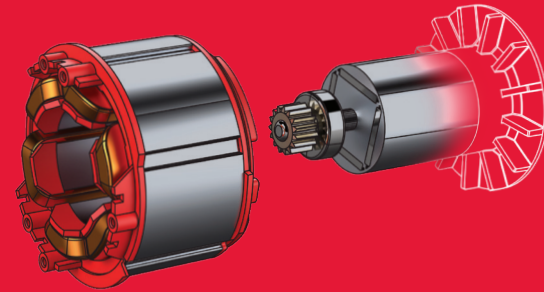

## DRIVEN TO OUTPERFORM.™

For the first time in power tool history, M18 FUEL™ products are delivering game-changing corded performance without the cord. The motors on MILWAUKEE® M18 FUEL™ tools are more powerful and energy efficient – outliving any other brand. To add to the revolutionary technology, M18 FUEL™ possesses the smartest electronics found in any power tool. REDLINK PLUS™ electronics manage an array of power requirements across 200+ M18™ tools using one common battery. MILWAUKEE® built, the M18™ Battery delivers cleaner, more consistent power, lasts longer and delivers more run-time in the harshest jobsite conditions.

# M18 FUEL

**LONGER** MOTOR LIFE | **MORE** POWER | **MORE** RUN-TIME