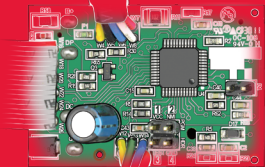

## 2 REDLINK PLUS™ INTELLIGENCE

The most advanced system of hardware and software in cordless power tool electronics today.

- Most Advanced Electronic System on the Market for Maximum Performance
- Total System Communication with Overload Protection Increases Tool Life