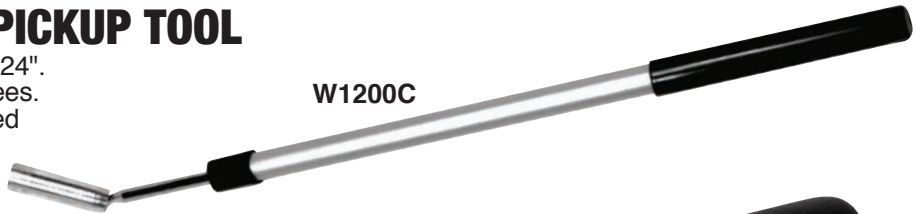

TELESCOPIC MAGNETIC PICKUP TOOLS

- Telescoping handle extends magnet up to 25".
- Compact size with pocket clip.
- Easily retrieves small parts from confined or hard to reach areas.

Item #	IP	MP	PKG	Lift Capacity	Telescoping	
					Min	Max
W1261*	6	144	CRD	3 lbs.	4-5/8"	18-1/2"
W1904*	30	180	BLK	3 lbs.	5"	25"
W3234*	12	144	Pg 316	3 lbs.	4-3/4"	18-1/2"
W3301*	20	160	Pg 317	3 lbs.	4-3/4"	18-1/2"
W1908*	25	300	Pg 312	3 lbs.	5"	25"
W9100*	15	90	Pg 308	3 lbs.	5"	25"
20126*	12	72	Pg 320	3 lbs.	4-3/4"	18-1/2"

TELESCOPIC MAGNETIC PICKUP TOOLS

- Heavy duty magnetic tip.
- Handy pocket clip.

Item #	IP	MP	PKG	Lift Capacity	Telescoping	
					Min	Max
W1254*	12	48	CRD	3.5 lbs.	5"	24-3/4"
W86010*	12	144	CRD	3.5 lbs.	5"	25-1/2"

W1254

W86010

TELESCOPIC MAGNETIC PICKUP TOOL

- Telescoping handle extends magnet to 24".
- Ball joint allows head to swivel 90 degrees.
- Easily retrieves small parts from confined or hard to reach areas.

Item #	IP	MP	PKG	Lift Capacity	Telescoping	
					Min	Max
W1200C*	12	144	CRD	8 lbs.	14"	24"

W1200C

W9115

W9101/
20129

HEAVY DUTY TELESCOPIC MAGNETIC PICKUP TOOLS

- Heavy duty magnetic tip retrieves up to 16 lbs.
- Cushion grip handle.
- Handy pocket clip.