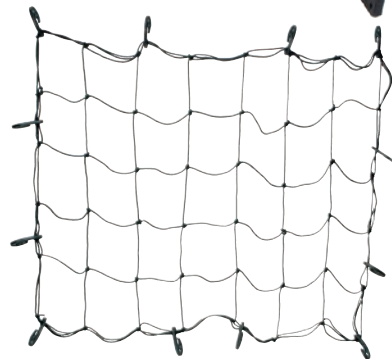

RATCHETING CARGO BAR

- The ratchet mechanism is used to add more tension for a tighter, stronger hold.
- Cushioned rubber end pads to guard against slipping and scratches.

Item #	IP	MP	PKG	Adjustable
W1447*	1	10	CBX	40 to 70"

CARGO NET

- High-quality latex core for strength and resilience.
- Knotted design helps reduce scratched cargo.
- 12 Easy-to-pull hooks.

Item #	IP	MP	PKG	Size
W1429*	4	24	DBL	36 x 48"

BUNGEE CORDS

Item #	IP	MP	PKG	Length
W1400*	12	180	BAG	13"
W1401*	12	180	BAG	16"
W1402*	12	180	BAG	20"
W1403*	12	180	BAG	24"
W1405*	12	144	BAG	30"
W1400-5*	6	48	BAG	5-PC

Vinyl coated hooks with protective caps.

W1403

8-PC TIE DOWN & BUNGEE SET

- Working load limit: 400 lbs.
- Break strength: 1,200 lbs. (for tie downs only).

Item #	IP	MP	PKG	(2) EACH
W1417*	1	4	SLV	1" x 10' tie downs 1" x 15' endless tie downs 15" & 24" flat bungee cords

Woven nylon straps. Push button release.

2-PC RATCHETING SETS

- 4' to 15' adjustable length.
- 1" wide synthetic webbing.

RATCHETING TIE DOWNS

- Tough wide webbing.
- 4' to 15' adjustable length.
- Over molded grip for added comfort and protection