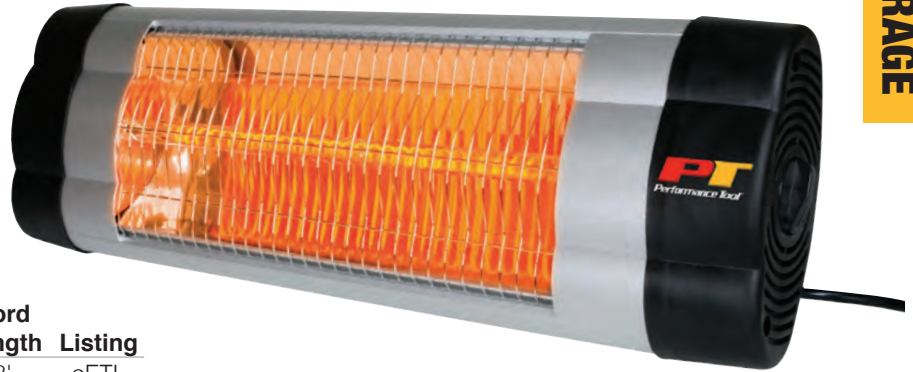

INFRARED SHOP HEATER

- Infrared technology heats up the person or object rather than the air
- Carbon fiber glass enclosed tube heats up quickly and evenly
- Adjustable thermostat levels for optimum indoor and outdoor comfort and automatic overheating shut-off
- High quality and durable aluminum housing
- cETL listed 4006887

Energy efficient operation converts nearly all energy into heat. No fuels or oxygen required like gas or fan driven heaters, resulting in safe, quiet and odorless operation

Mount to wall or ceiling with included adjustable hanging brackets

Item #	IP	MP	PKG	Watt	Cord Length	Listing
W5008*	1	1	CBX	1500	8'	cETL

CORDLESS GREASE GUNS

- A well balanced design helps make hard-to reach fittings easy to service, simplifying the lubrication process.
- Planetary gearbox and reciprocating piston provide 7,000 psi and 3 oz. of grease per minute.
- Two way loading, 14 oz. grease cartridge or bulk.
- Knurled barrel for secure grip.
- Grease hose with heavy duty coupler, battery and 1 hour quick charger, heavy duty plastic storage case.

120V AIR INFLATOR

- Inflate air mattresses, rafts, or float tubes at home or on the go.
- Quickly and easily inflates or deflates large volume inflatables.
- High quality and made to last.
- Includes 3 valve adapters.
- cETL listed 3135568