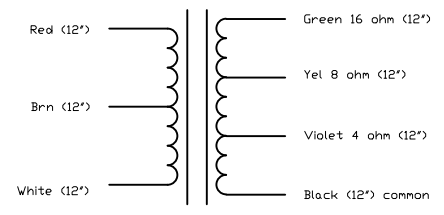

REV CHANGE		
REV	BY	DATE
		NOTE

TOLERANCE: +/- .05	UNITS: INCHES
MATERIAL: N/A	
FINISH: SINGLE SILVER BELL	
PART NAME: British 900 style 50w OT	
PART DESC: OUTPUT TRANSFORMER	
MOJO PN:	
FILE: British Style 900 50W OT	
DRAWN BY: JESSE SHARRON	
DATE: 9-21-05	
PRINT SCALE: 1 to 2	
DRAWN SCALE: 1 to 1	
Pg 1 of 1	