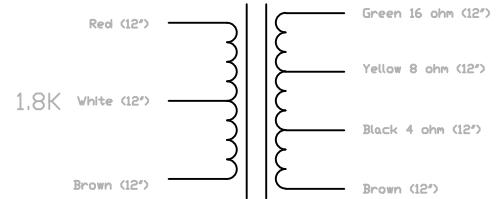

REV CHANGE		
REV	BY	DATE

TOLERANCE: +/- .05	UNITS: INCHES
MATERIAL: N/A	
FINISH: SILVER BELLS	
PART NAME: British 800 style 100W OUTPUT	
PART DESC: OUTPUT TRANSFORMER	
MJDJ P#: 7021810	
FILE: British 800 style 100W DT	
DRAWN BY: JESSE SHARRON	
DATE: 9-21-05	
PRINT SCALE: 1 to 2	
DRAWN SCALE: 1 to 1	
Pg 1 of 1	