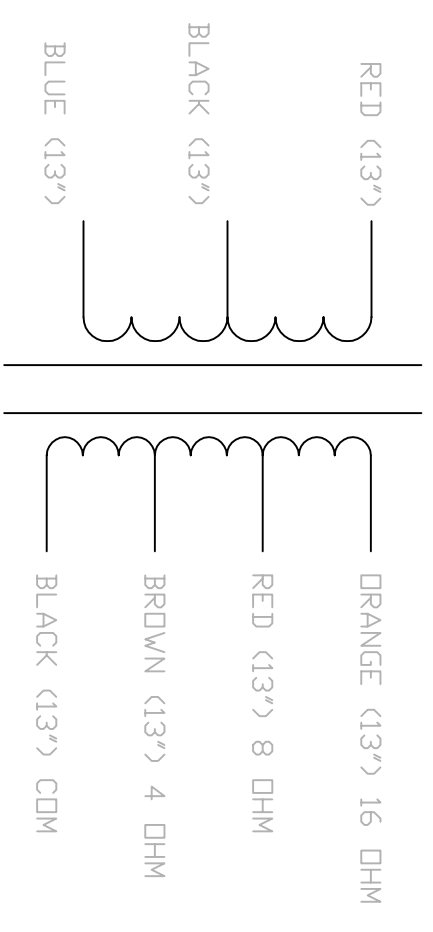

REV CHANGE			
REV	BY	DATE	NOTE
0			

TOLERANCE: ± .05	UNITS: INCHES
MATERIAL: N/A	
FINISH: SILVER BELLS	
PART NAME: HI WATT 100 DT	
PART DESC: OUTPUT TRANSFORMER	
MOJO PNI: MDJD983	
FILE: MT-HI WATT-OUTPUT-100	
DRAWN BY: JESSE SHARRON	
DATE: 12-07-05	
PRINT SCALE: 1:1 to 1	
DRAWN SCALE: 1:1 to 1	
Pg: 1 of 1	