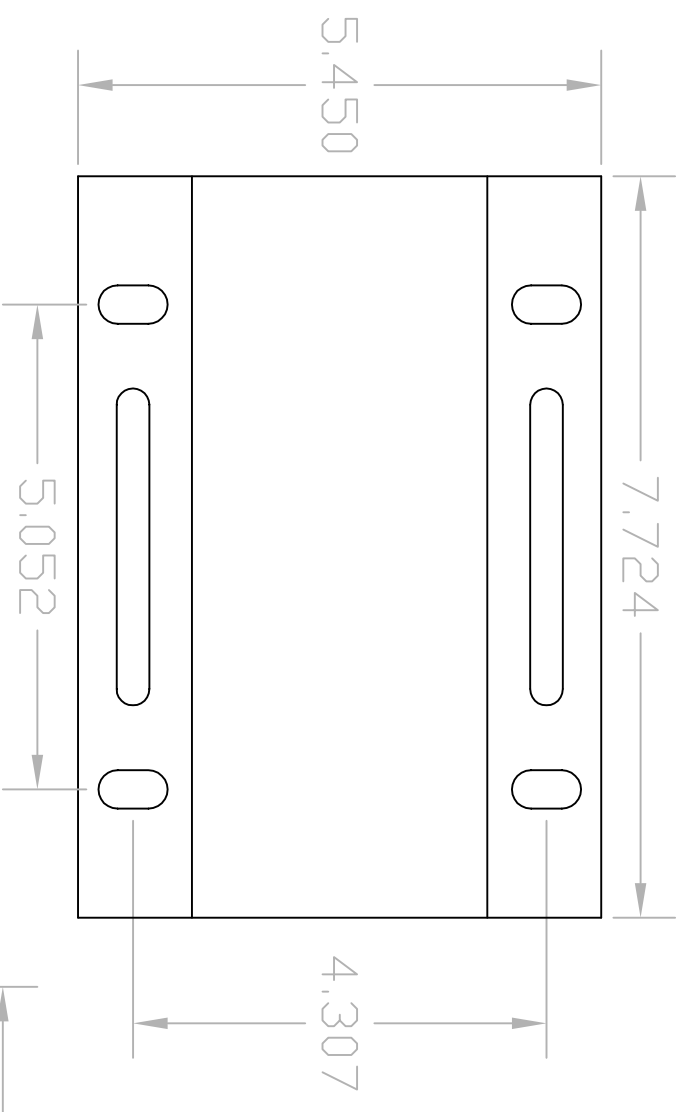

REV CHANGE			
REV	BY	DATE	NOTE
0			

TOLERANCE: ± .05	UNITS: INCHES
MATERIAL: N/A	
FINISH: SILVER BELLS	
PART NAME: HI WATT 100 DT	
PART DESC: OUTPUT TRANSFORMER	
MOJO PNI: MDJD983	
FILE: MT-HI WATT-OUTPUT-100	
DRAWN BY: JESSE SHARRON	
DATE: 12-07-05	
PRINT SCALE: 1:1 to 1	
DRAWN SCALE: 1:1 to 1	
Pg: 1 of 1	