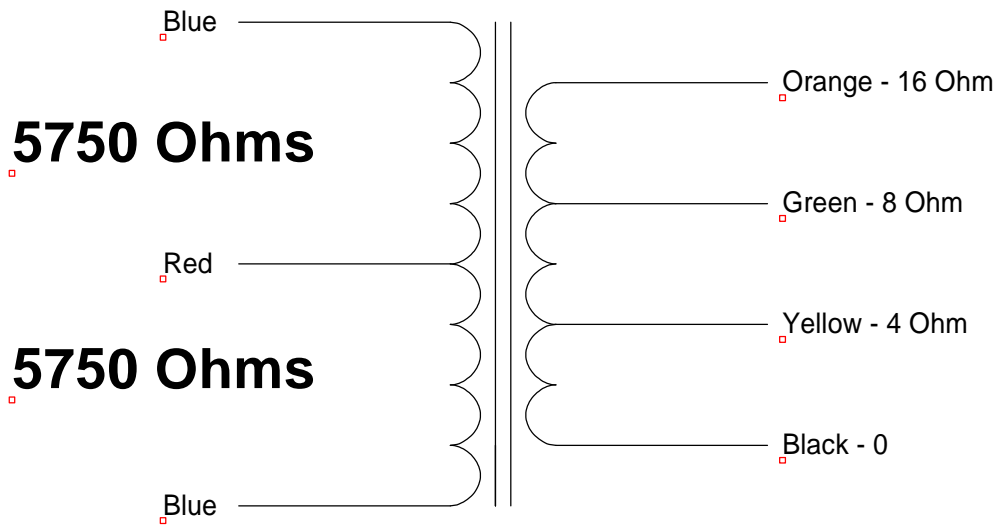

Configuration for using a 12BH7 Output Tube

Configuration for using a 12AU7 Output Tube

Title Mojo Clone of Wright 1580 12BH7/12AU7		
Author Steve Snyder MojoTone		
File .teve\Google Drive\Transformers\Mojo 1580.dsn		Document
Revision 1.0	Date 2/14/2013	Sheets 1 of 1