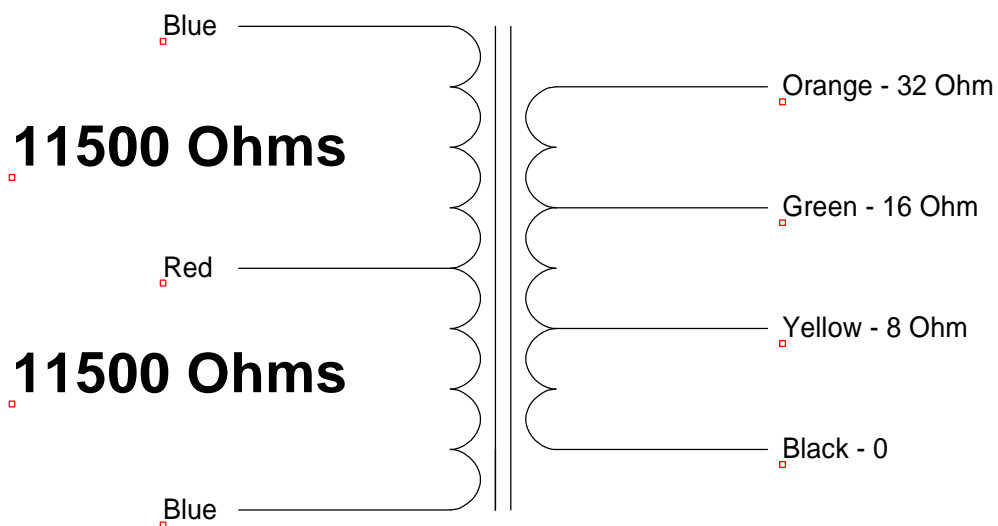

Configuration for using a 12BH7 Output Tube

Configuration for using a 12AU7 Output Tube

Title Mojo Clone of Wright 1580 12BH7/12AU7		
Author Steve Snyder MojoTone		
File .teve\Google Drive\Transformers\Mojo 1580.dsn		Document
Revision 1.0	Date 2/14/2013	Sheets 1 of 1