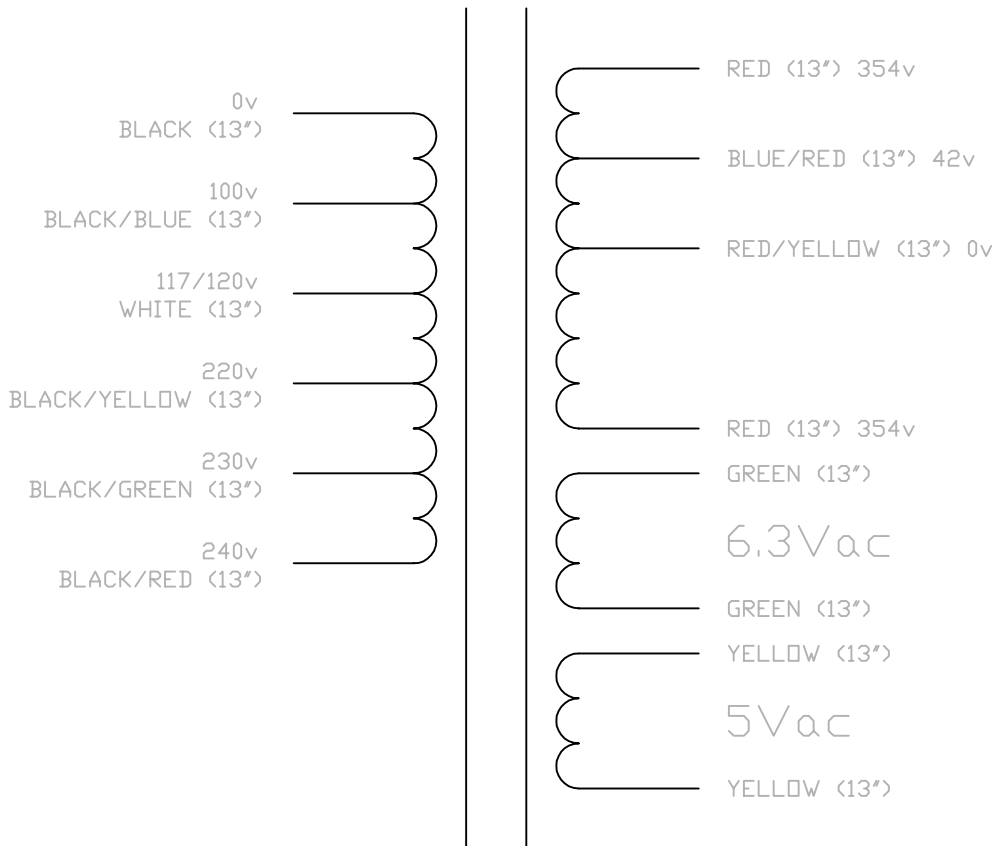

REV CHANGE			
REV	BY	DATE	NOTE

0
1
2
3
4
5
6
7
8
9

TOLERANCE: +/- .05	UNITS: INCHES
MATERIAL: N/A	
FINISH: BLACK BELLS	
PART NAME: MOJO761EX	
PART DESC: Blackface Deluxe Reverb Power Export Version	
MOJO PN: MOJO761EX	
FILE: MT-FENDER-MOJO761EX	
DRAWN BY: BRAD HASSELL	
DATE: 5-03-05	 Mojo Musical Supply Tel 336-744-3455 Fax 336-744-3642
PRINT SCALE: 1to1	
DRAWN SCALE: 1to1	
Pg: 1of1	