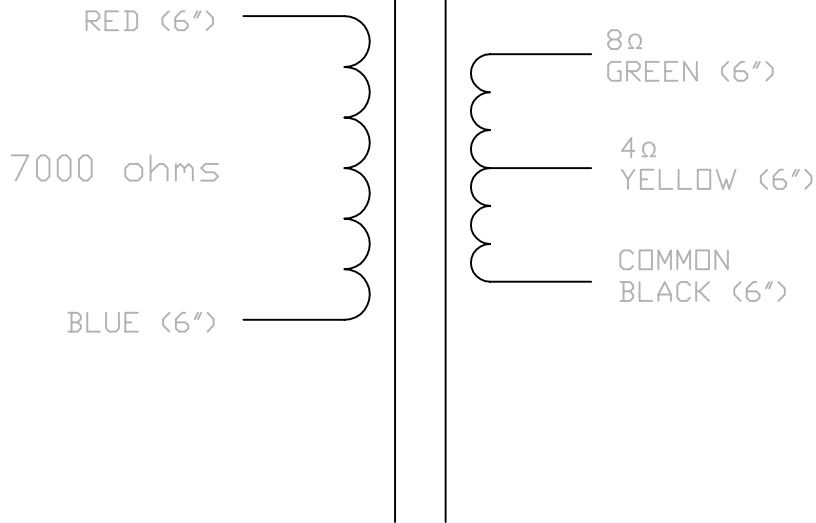

2

3

4

5

6

ALL LEAD LENGTHS MEASURED FROM EXIT OF BELL, OR EXIT FROM WINDING IF BELL IS NOT USED

TOLERANCE: +/- .05 UNITS: INCHES

MATERIAL: N/A

FINISH: SILVER BELLS

PART NAME: MOJO771

PART DESC: BLACKFACE CHAMP OUTPUT TRANSFORMER

MOJO PN: MOJO771

FILE: MT-FENDER-MOJO771

DRAWN BY: BRAD HASSELL

DATE: 11-9-04

PRINT SCALE: 1 to 1