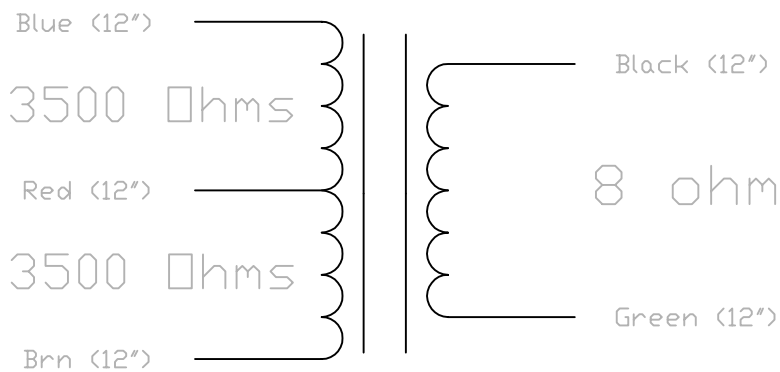

REV CHANGE			
REV	BY	DATE	NOTE

ALL LEAD LENGTHS MEASURED FROM EXIT OF BELL, OR EXIT FROM WINDING IF BELL IS NOT USED

TOLERANCE: +/- .05	UNITS: INCHES
MATERIAL: N/A	
FINISH:	SILVER BELLS
PART NAME:	MOJO 773
PART DESC: OUTPUT TRANSFORMER	
MOJO PN: MOJO773	
FILE: MT-FENDER-MOJO773	
DRAWN BY: JESSE SHARRON	
DATE: 10-07-05	 Mojo Musical Supply Tel (910)259-7291 Fax (910)259-7292
PRINT SCALE: 1 to 1	
DRAWN SCALE: 1 to 1	
Pg: 1 of 1	