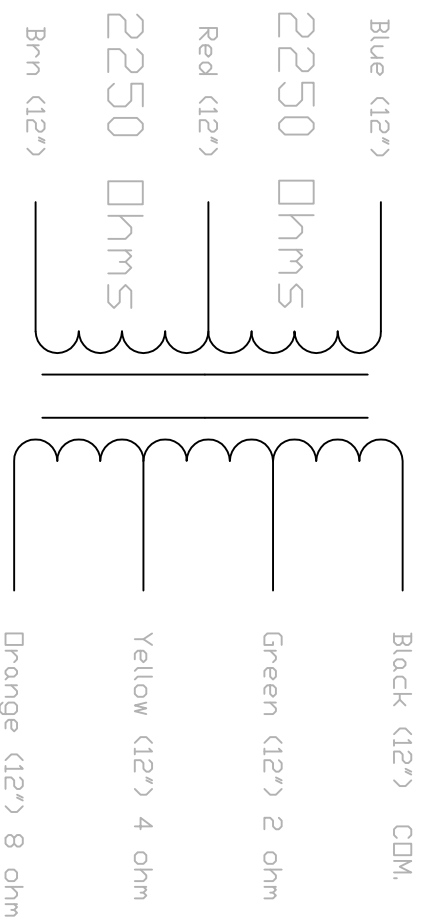

REV CHANGE

REV	BY	DATE	NOTE

ALL LEAD LENGTHS MEASURED FROM EXIT OF BELL, OR EXIT FROM WINDING IF BELL IS NOT USED

TOLERANCE: +/- .05	UNITS: INCHES
MATERIAL: N/A	
FINISH: BLACK BELLS	
PART NAME: MOJ0 774 OT	
PART DESC: OUTPUT TRANSFORMER	
MOJ0 P#: MOJ0774	
FILE: MT-FENDER-MOJ0774	
DRAWN BY: JESSE SHARRON	
DATE: 11-14-05	
PRINT SCALE: 1 to 2	
DRAWN SCALE: 1 to 1	
Pg: 1 of 1	