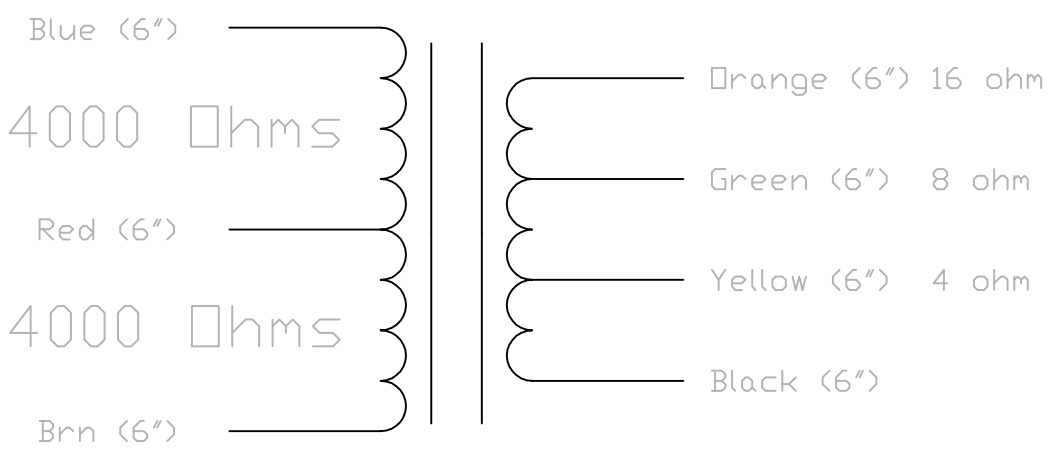

REV CHANGE			
REV	BY	DATE	NOTE

0
1
2
3
4
5
6
7
8
9

ALL LEAD LENGTHS MEASURED FROM EXIT OF BELL, OR EXIT FROM WINDING IF BELL IS NOT USED

TOLERANCE: +/- .05	UNITS: INCHES
MATERIAL: N/A	
FINISH: no bells, silver channel	
PART NAME: Supro S6424 OT	
PART DESC: output transformer	
MOJO PN: 7029965	
FILE: Supro S6424 OT	
DRAWN BY: JESSE SHARRON	
DATE: 02-12-10	 Mojo Musical Supply Tel (910)259-7291 Fax (910)259-7292
PRINT SCALE: 1 to 1	
DRAWN SCALE: 1 to 1	
Pg: 1 of 1	