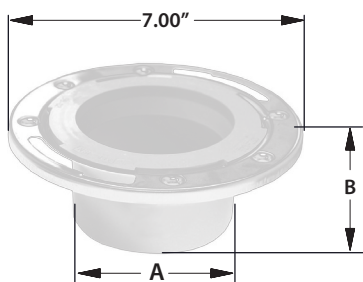

CLOSET FLANGE WITH STAINLESS STEEL RING

- 3" Fits Inside 3" Schedule 40 DWV Pipe
- 3" x 4" Fits Over 3" or Inside 4" Schedule 40 DWV Pipe
- 4" Fits Over 4" Schedule 40 DWV Pipe
- Exclusive 400 grade stainless
- Radial slots for closet bolts; 6 screw holes
- UPC listed except long barrel flanges

With Knockout

PVC	ABS	A	B
C57034	C58034	Over 3" / Inside 4"	2.00"
C57040	C58040	Over 4"	2.00"

Less Knockout

PVC	ABS	A	B
C57134	C58134	Over 3" / Inside 4"	2.00"
C57140	C58140	Over 4"	2.00"

Long Barrel Less Knockout

PVC	ABS	A	B
C57234	C58234	Inside 3"	4.00"
C57236	C58236	Inside 3"	6.00"
C57334	C58334	Over 3" / Inside 4"	6.00"