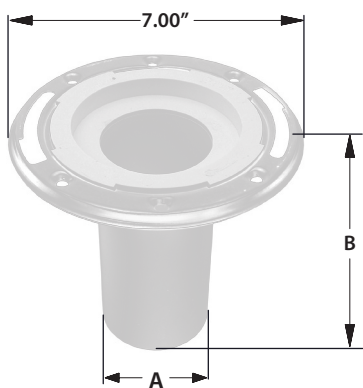

CLOSET FLANGE WITH STAINLESS STEEL RING

- 3" Fits Inside 3" Schedule 40 DWV Pipe
- 3" x 4" Fits Over 3" or Inside 4" Schedule 40 DWV Pipe
- 4" Fits Over 4" Schedule 40 DWV Pipe
- Exclusive 400 grade stainless
- Radial slots for closet bolts; 6 screw holes
- UPC listed except long barrel flanges

With Knockout

PVC	ABS	A	B
C57034	C58034	Over 3" / Inside 4"	2.00"
C57040	C58040	Over 4"	2.00"

Less Knockout

PVC	ABS	A	B
C57134	C58134	Over 3" / Inside 4"	2.00"
C57140	C58140	Over 4"	2.00"

Long Barrel Less Knockout

PVC	ABS	A	B
C57234	C58234	Inside 3"	4.00"
C57236	C58236	Inside 3"	6.00"
C57334	C58334	Over 3" / Inside 4"	6.00"