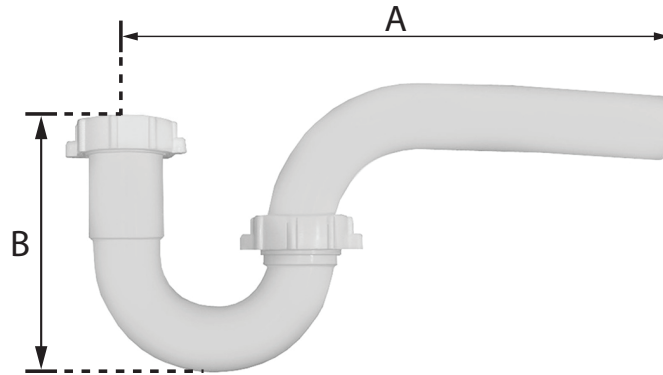

WHITE PLASTIC P-TRAP

- Constructed of white plastic for impact resistance
- Prevents sewer gases from coming up sink drain
- Quick and easy installation
- Slip joint connection
- Can be taken apart to retrieve lost items like coins or jewelry
- UPC listed
- cUPC listed

Part No.	Size	A	B
P37001	1.25"	10.87"	4.75"
P37002	1.50"	11.00"	4.75"