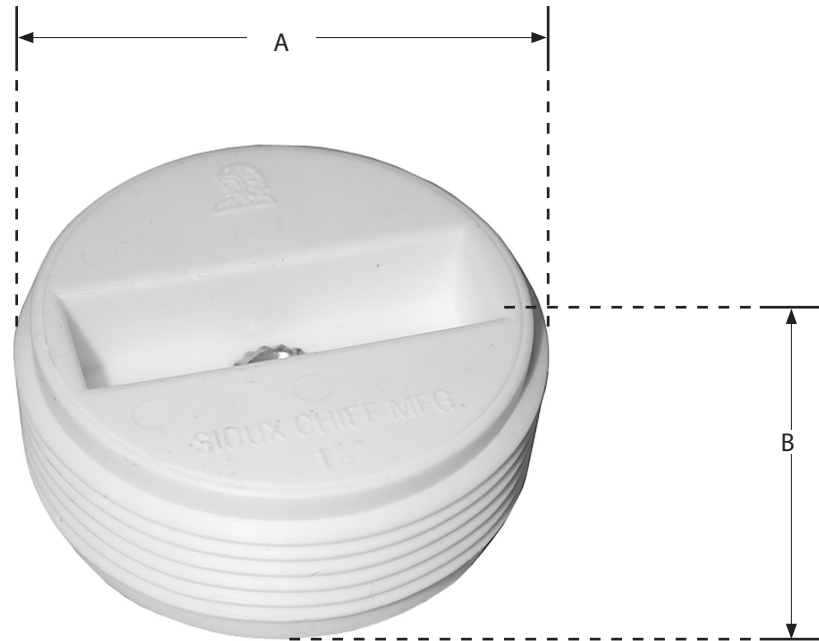

## COUNTERSUNK CLEANOUT PLUG WITH INSERT

- White plastic
- With threaded brass insert

Part No.	Size	A	B
P49915	1.50"	1.81"	0.75"
P49920	2.00"	2.37"	0.75"
P49925	2.50"	2.81"	0.87"
P49930	3.00"	3.37"	0.75"
P49935	3.50"	4.00"	0.87"
P49940	4.00"	4.44"	0.87"