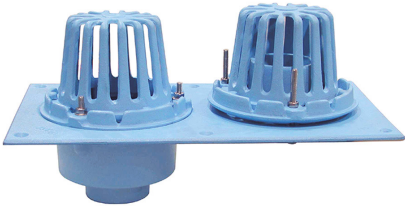

NO HUB CODE BLUE DUAL ROOF DRAIN WITH DOUBLE DOME

- Supplied with stainless steel bolts
- Overflow
- UPC listed

Part No.	Pipe Size	A	B	C
R19305	3.00"	19.00"	10.00"	8.50"
R19306	4.00"	19.00"	10.50"	8.50"