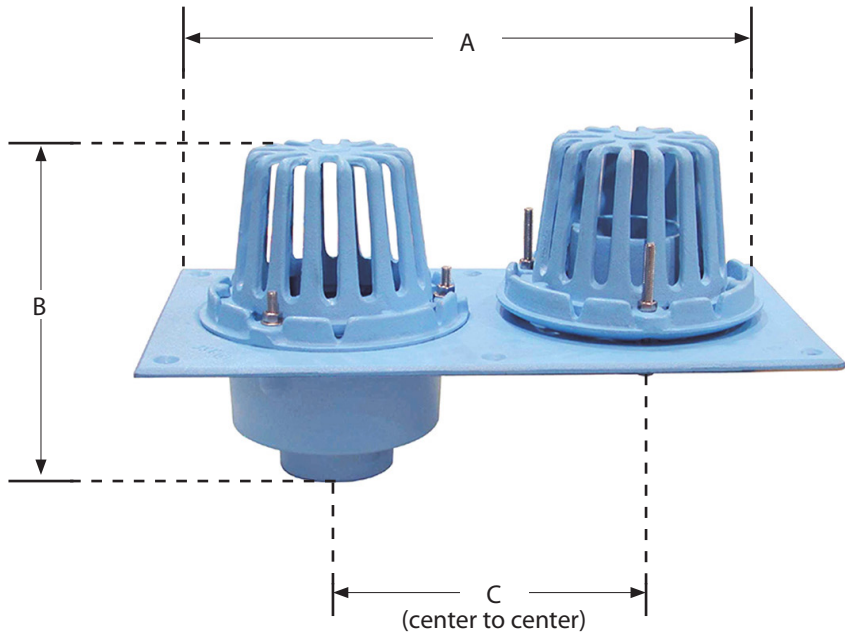

NO HUB CODE BLUE DUAL ROOF DRAIN WITH DOUBLE DOME

- Supplied with stainless steel bolts
- Overflow
- UPC listed

Part No.	Pipe Size	A	B	C
R19305	3.00"	19.00"	10.00"	8.50"
R19306	4.00"	19.00"	10.50"	8.50"