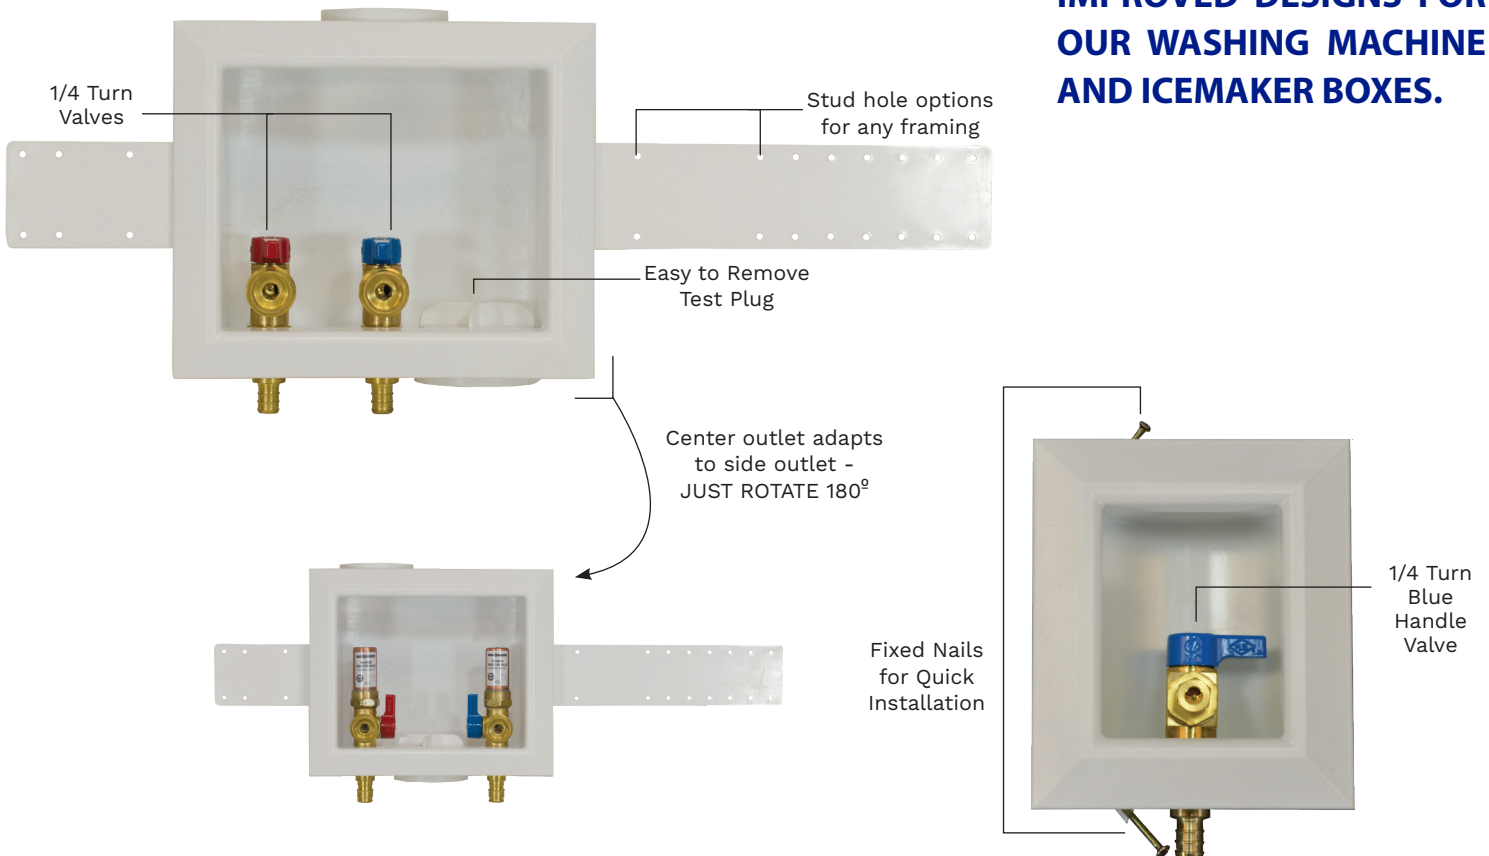

SOMETIMES IT'S GOOD TO THINK INSIDE THE BOX.

INTRODUCING NEW AND IMPROVED DESIGNS FOR OUR WASHING MACHINE AND ICEMAKER BOXES.

WASHING MACHINE BOXES

SPECIFICATIONS | PRODUCT FEATURES

- ✓ **NEW** Compact design!
- ✓ All valves are quarter turn
- ✓ Easy to remove test plug
- ✓ Center outlet box can be adapted to side outlet if needed
- ✓ IAPMO listed

BOXES & WATER
HAMMER ARRESTERS

ICEMAKER BOXES

SPECIFICATIONS | PRODUCT FEATURES

- ✓ **NEW** Compact design!
- ✓ Includes two fixed nails for installation
- ✓ Quarter turn blue handle valve
- ✓ IAPMO listed
- ✓ Lead Free

BOXES & WATER
HAMMER ARRESTERS

See reverse side for a listing of washing machine boxes, icemaker boxes, plus accessories.

JONES STEPHENS WASHING MACHINE & ICEMAKER BOXES

WASHING MACHINE BOXES

CENTER OUTLET