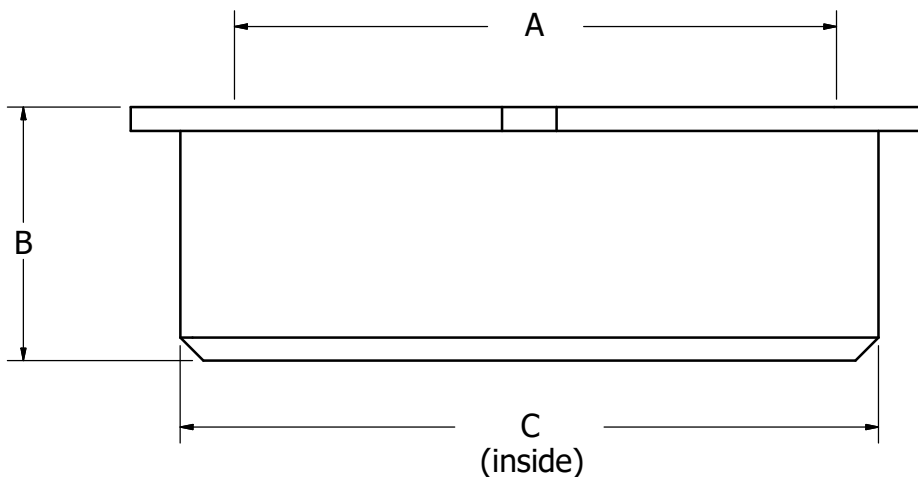

INTERNAL PIPE CLEANOUT WITH IPS COUNTERSUNK PLUG

- Allows pipe to be cut flush with floor or wall
- Countersunk plug included

Part No.	Material	Plug Size (IPS) - A	B	C
C60106	PVC	1.50"	1.00"	2.00"
C60007	PVC	2.50"	1.12"	3.00"
C60011	ABS	2.50"	1.12"	3.00"
C60008	PVC	3.50"	1.20"	4.00"