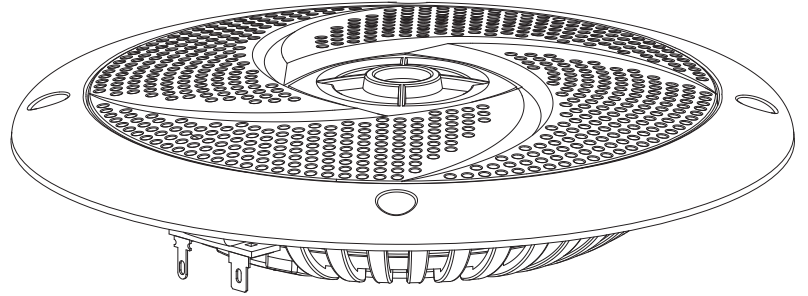

# PYLE

PyleUSA.com

**Model: PLMRS4W - PLMRS4B**

4" -inch Speaker Pairs

**Model: PLMRS43WL - PLMRS43BL**

4" -inch Speaker Pairs with Built-in LED Lights

**Model: PLMRS5W - PLMRS5B**

5.25" -inch Speaker Pairs

**Model: PLMRS53WL - PLMRS53BL**

5.25" -inch Speaker Pairs with Built-in LED Lights

**Model: PLMRS6W - PLMRS6B**

6.5" -inch Speaker Pairs

**Model: PLMRS63WL - PLMRS63BL**

6.5" -inch Speaker Pairs with Built-in LED Lights

## Speakers & Options:

Model Number	Speaker Size	Max Output Power	LED Light Bulb	Cut-Out Diameter	Mounting Depth
PLMRS4W	4"	100 Watt		3.7"	0.9"
PLMRS4B	4"	100 Watt		3.7"	0.9"
PLMRS43WL	4"	100 Watt	Blue Illumination	3.7"	0.9"
PLMRS43BL	4"	100 Watt	Blue Illumination	3.7"	0.9"
PLMRS5W	5.25"	180 Watt		4.7"	0.9"
PLMRS5B	5.25"	180 Watt		4.7"	0.9"
PLMRS53WL	5.25"	180 Watt	Blue Illumination	4.7"	0.9"
PLMRS53BL	5.25"	180 Watt	Blue Illumination	4.7"	0.9"
PLMRS6W	6.5"	240 Watt		5.3"	0.92"
PLMRS6B	6.5"	240 Watt		5.3"	0.92"
PLMRS63WL	6.5"	240 Watt	Blue Illumination	5.3"	0.92"
PLMRS63BL	6.5"	240 Watt	Blue Illumination	5.3"	0.92"