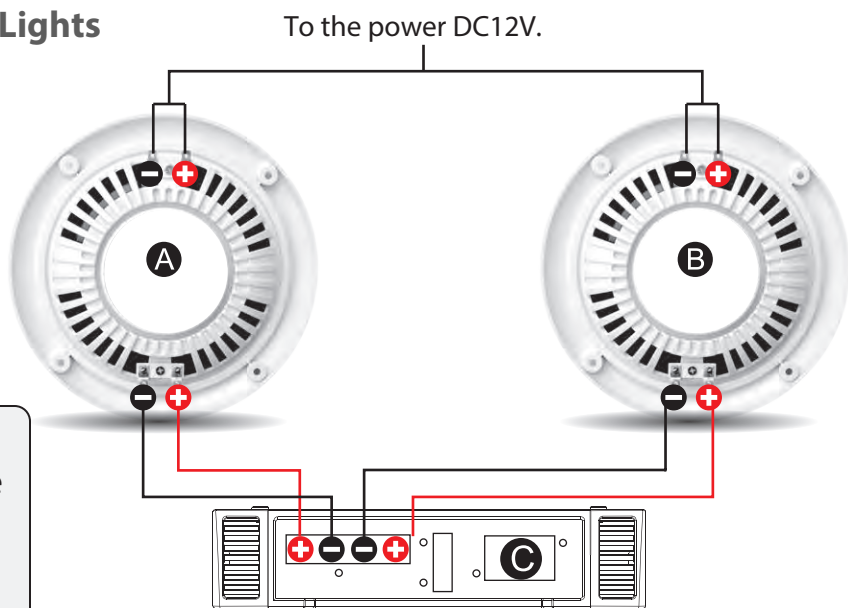

- Connect the red and black cables to their respective positive and negative terminals.
- Speakers 'A' and 'B' connect to an amplifier source 'C'