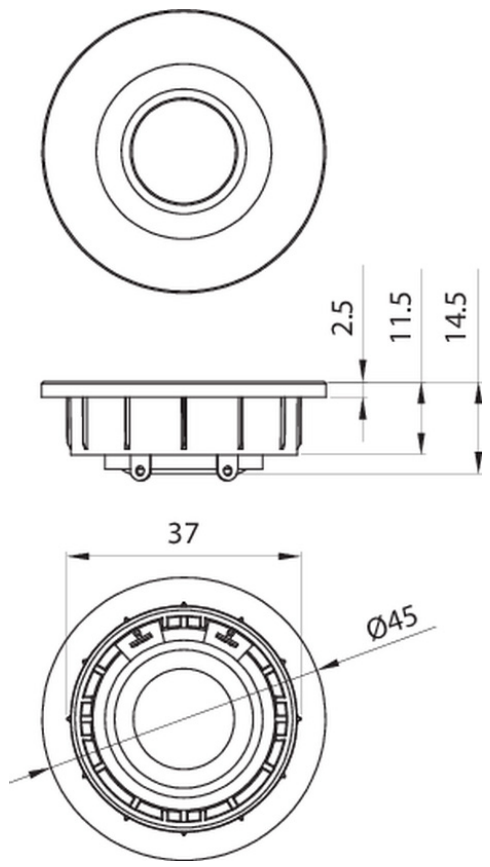

ND16FA-4 5/8" Soft Dome Neodymium Tweeter 4 Ohm

PARAMETERS	
Impedance	4 ohms
Re	3.17 ohms
Le	0.03 mH
Fs	2246 Hz
Qms	3.71
Qes	3.46
Qts	1.79
Mms	N/A
Cms	N/A
Sd	N/A
Vd	N/A
BL	N/A
Vas	N/A
Xmax	N/A
VC Diameter	0.625 mm
SPL	93 dB 2.83V/1m
RMS Power Handling	30 watts
Usable Frequency Range (Hz)	4,000 - 20,000 Hz

- FEATURES**
- Ferrofluid enhances power handling and helps damp resonance
 - Powerful neodymium motor keeps tweeter small with impressive efficiency
 - Compact faceplate is perfect for minimal center-to-center distances
 - Easy installation, front mount pressfit design