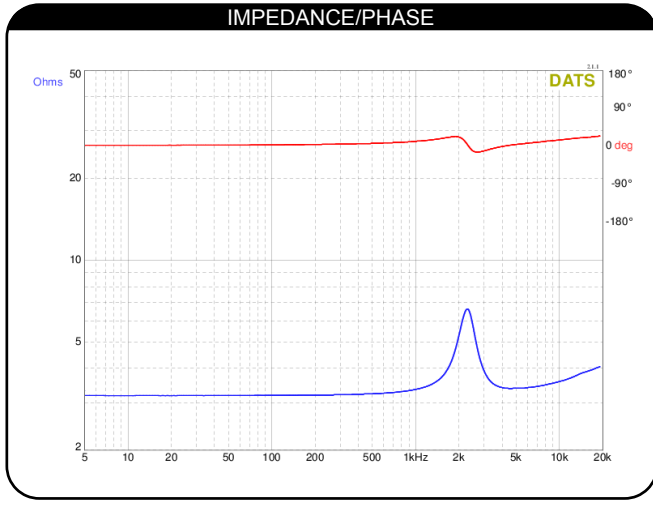

ND16FA-4 5/8" Soft Dome Neodymium Tweeter 4 Ohm

PARAMETERS	
Impedance	4 ohms
Re	3.17 ohms
Le	0.03 mH
Fs	2246 Hz
Qms	3.71
Qes	3.46
Qts	1.79
Mms	N/A
Cms	N/A
Sd	N/A
Vd	N/A
BL	N/A
Vas	N/A
Xmax	N/A
VC Diameter	0.625 mm
SPL	93 dB 2.83V/1m
RMS Power Handling	30 watts
Usable Frequency Range (Hz)	4,000 - 20,000 Hz

- FEATURES**
- Ferrofluid enhances power handling and helps damp resonance
 - Powerful neodymium motor keeps tweeter small with impressive efficiency
 - Compact faceplate is perfect for minimal center-to-center distances
 - Easy installation, front mount pressfit design