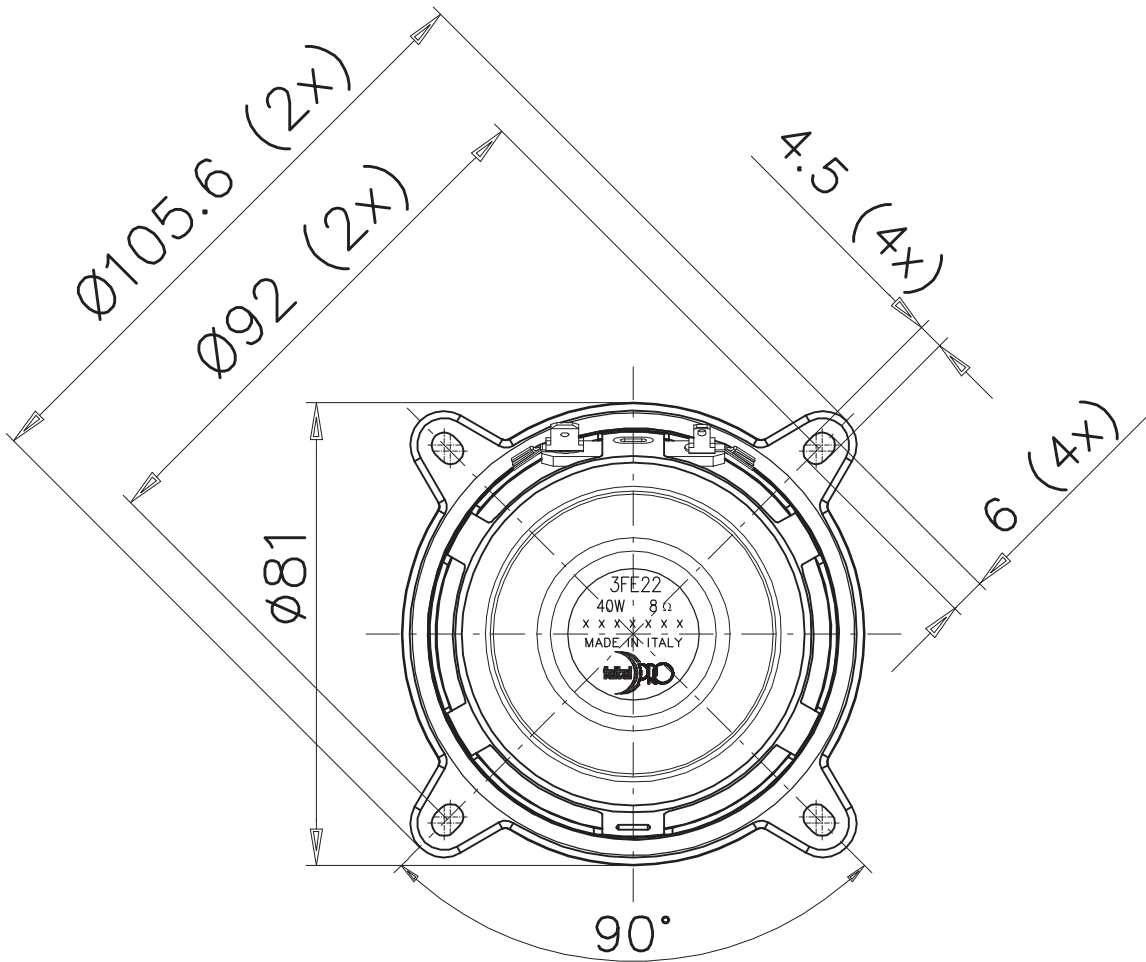

PROFESSIONAL LOUDSPEAKERS

— — *Made in Italy*

3FE22

3" - 20W - 91 dB - 4Ω

POLARITY +