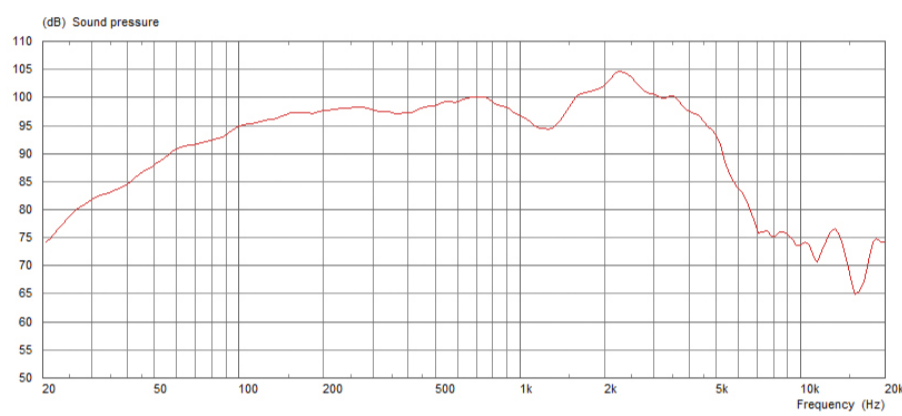

Celestion Ruby

The Ruby is an alnico-magnet guitar speaker that's purpose-built to create vintage tones – and at 35-watts power handling it's ideal for use with mid-powered amps and combos. Bringing the instantly familiar Celestion alnico vibe with its glorious dampened attack; the Ruby oozes a richly musical vintage warmth with mellow highs and a smooth sophisticated midrange.

8 Frequency Response

General Specifications

Nominal Diameter (mm)	305mm
Power Rating	35W
Rated impedance	8 or 16
Sensitivity	100dB
Chassis type	Pressed steel
Magnet type	Alnico
Voice coil diameter	44mm / 1.75in
Voice coil material	Round copper
Frequency range	75-5000Hz
Resonance frequency Fs	75Hz
DC resistance, Re	6.7 or 13.1

Mounting Information

Cut-out diameter	283mm
Magnet structure diameter	128mm / 5.0in
Mounting hole dimensions	7.9mm / 0.31in
Mounting hole PCD	297mm / 11.7in
Number of mounting holes	8
Chassis depth (inc gasket)	92mm / 3.63in
Magnet depth	73mm / 2.87in
Overall depth	165mm / 6.5in
Unit weight	4.2kg / 9.3lb