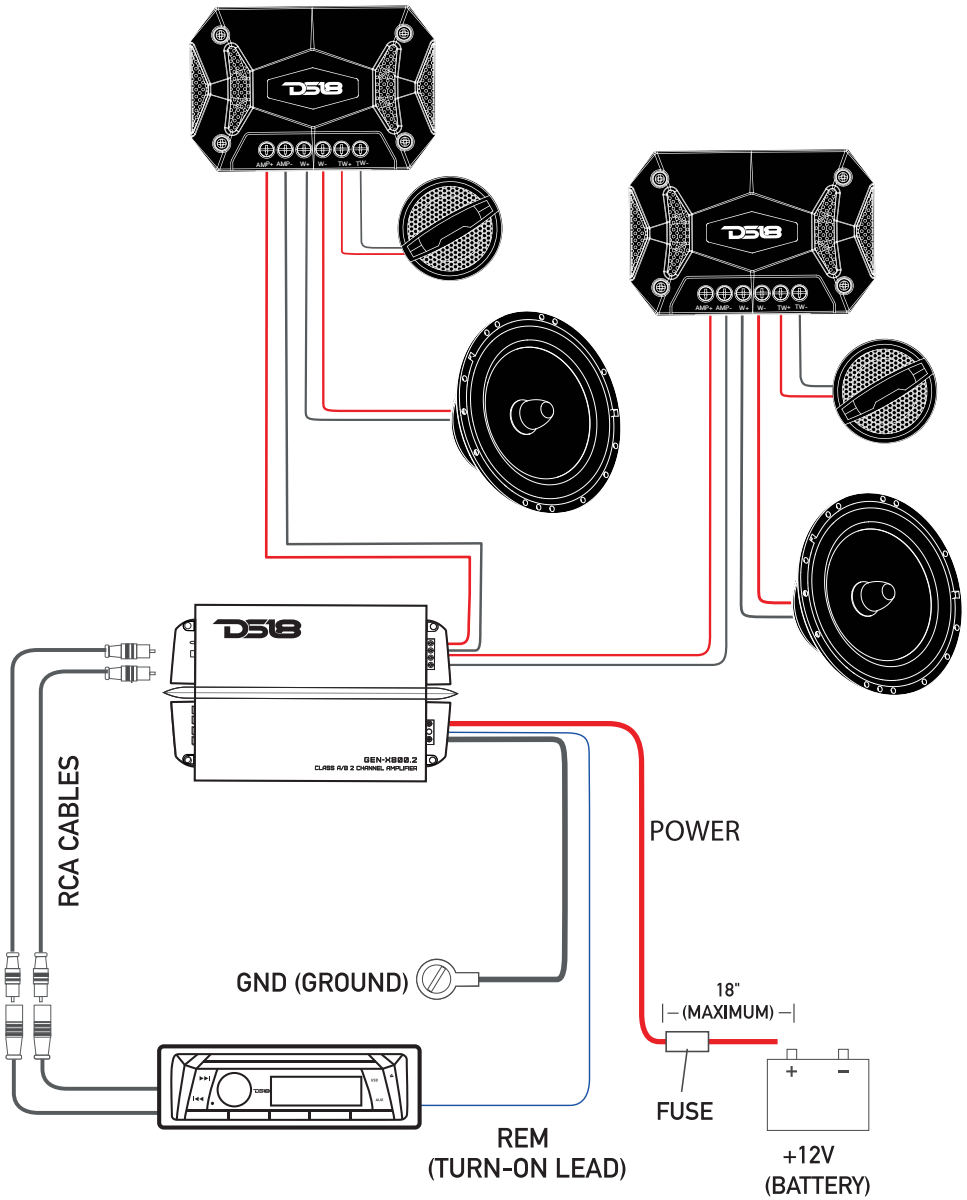

INSTALLATION

EXL-SQ6.5C