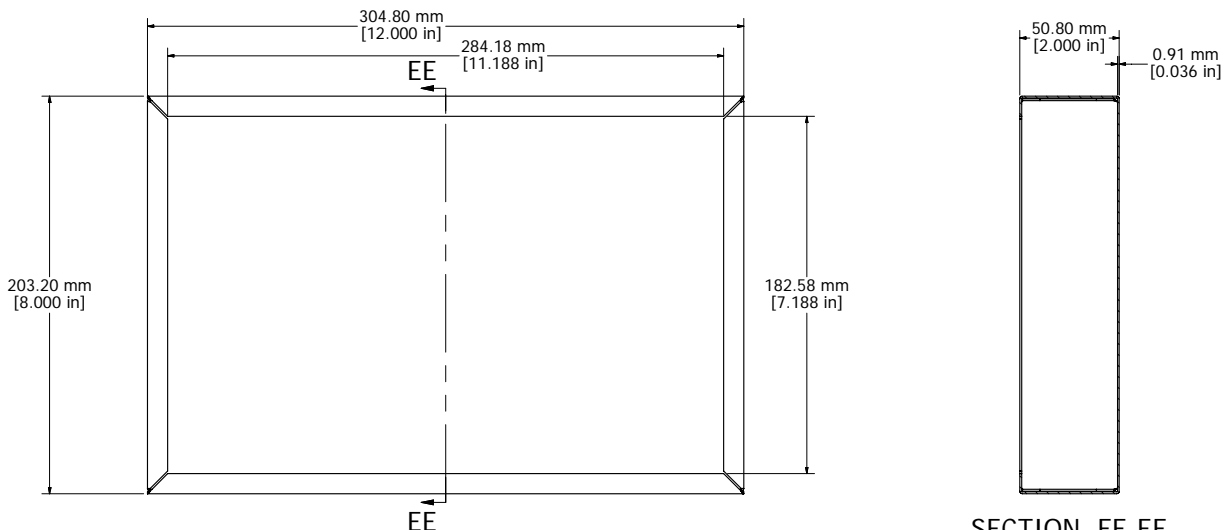

1431-22 OR 1431-22BK3 - VIEW FROM TOP (SOLD SEPERATELY)

1441-22 OR 1441-22BK3 - VIEW FROM TOP (SOLD SEPERATELY)

SECTION EE-EE

- CHASIS - 0.036" 20 GAUGE STEEL - ASA 61 GREY - 1441-22
- COVER - 0.036" 20 GAUGE STEEL - ASA 61 GREY - 1431-22
- CHASIS - 0.036" 20 GAUGE STEEL - BLACK - 1441-22BK3
- COVER - 0.036" 20 GAUGE STEEL - BLACK - 1431-22BK3
- SCREWS (6-32 x 1/4 SHEET METAL SCREWS) (SOLD SEPERATELY) - 1421J6