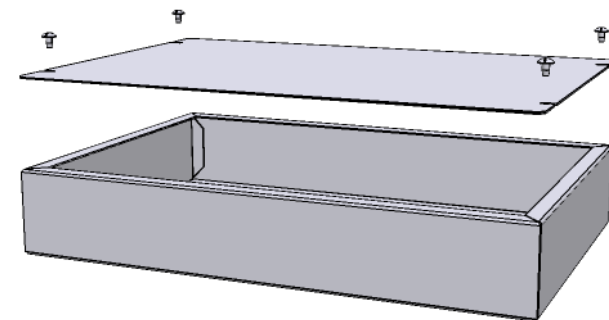

1431-22 OR 1431-22BK3 - VIEW FROM TOP (SOLD SEPERATELY)

1441-22 OR 1441-22BK3 - VIEW FROM TOP (SOLD SEPERATELY)

SECTION EE-EE

- CHASIS - 0.036" 20 GAUGE STEEL - ASA 61 GREY - 1441-22
- COVER - 0.036" 20 GAUGE STEEL - ASA 61 GREY - 1431-22
- CHASIS - 0.036" 20 GAUGE STEEL - BLACK - 1441-22BK3
- COVER - 0.036" 20 GAUGE STEEL - BLACK - 1431-22BK3
- SCREWS (6-32 x 1/4 SHEET METAL SCREWS) (SOLD SEPERATELY) - 1421J6