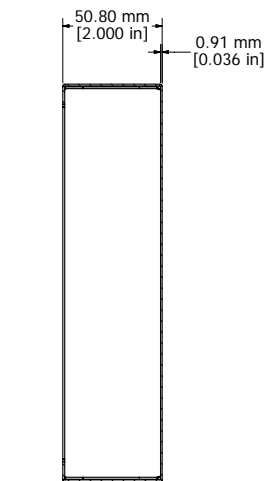

1431-22 OR 1431-22BK3 - VIEW FROM TOP (SOLD SEPERATELY)

1441-22 OR 1441-22BK3 - VIEW FROM TOP (SOLD SEPERATELY)

SECTION EE-EE

- CHASIS - 0.036" 20 GAUGE STEEL - ASA 61 GREY - 1441-22
- COVER - 0.036" 20 GAUGE STEEL - ASA 61 GREY - 1431-22
- CHASIS - 0.036" 20 GAUGE STEEL - BLACK - 1441-22BK3
- COVER - 0.036" 20 GAUGE STEEL - BLACK - 1431-22BK3
- SCREWS (6-32 x 1/4 SHEET METAL SCREWS) (SOLD SEPERATELY) - 1421J6