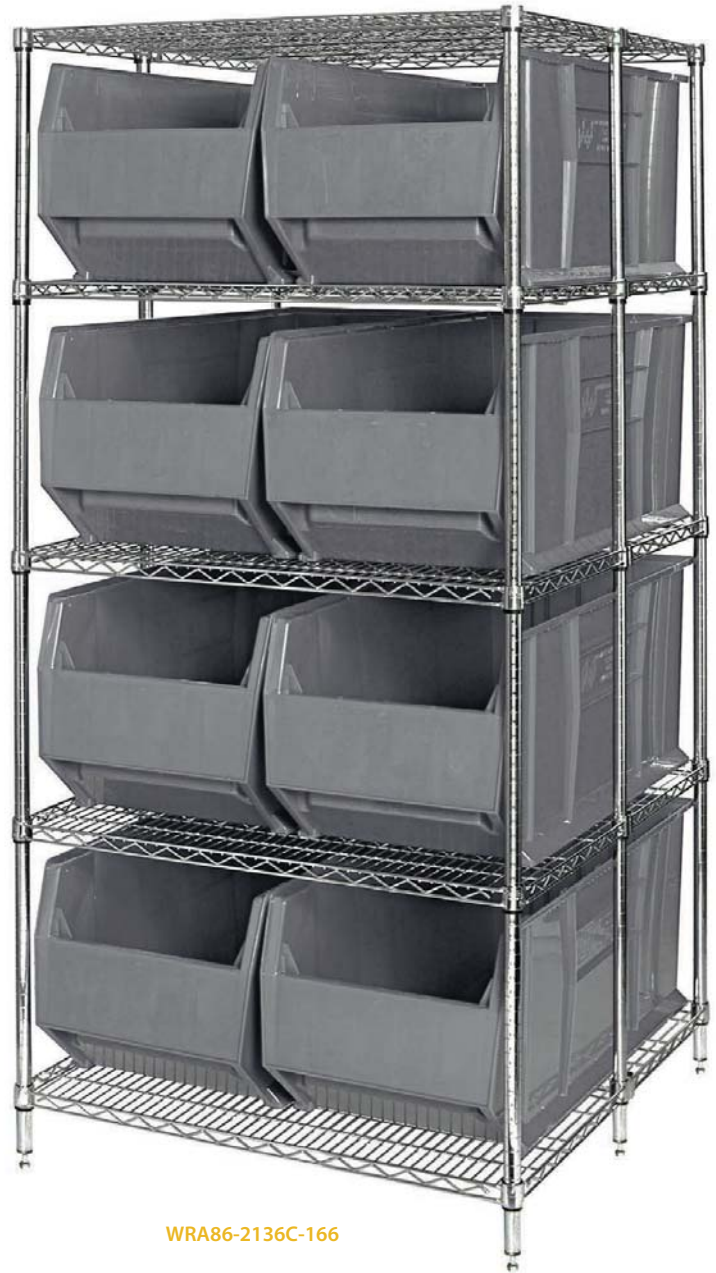

LOWEST PRICE GUARANTEED!

RackBin 42" Container Wire Shelving Systems - Complete Packages

WRA86-2142C-206

WRA86-2136C-166

COMPLETE PACKAGES WITH BINS

Available in: ● Blue ● Gray

MODEL NO.	DIMENSIONS W" x L" x H"	NO. OF CONTAINERS	CONTAINER SIZE L" x W" x H"	SHIP WGT
WRA86-2136C-166	42" x 36" x 86"	8 QRB166	41-7/8" x 16-1/2" x 17-1/2"	272 lbs
WRA86-2142C-206	42" x 42" x 86"	8 QRB206	41-7/8" x 19-7/8" x 17-1/2"	290 lbs
WRA86-2148C-246	42" x 48" x 86"	8 QRB246	41-7/8" x 23-7/8" x 17-1/2"	326 lbs
WRA86-2154C-166	42" x 54" x 86"	12 QRB166	41-7/8" x 16-1/2" x 17-1/2"	386 lbs
WRA86-2172C-246	42" x 72" x 86"	12 QRB246	41-7/8" x 23-7/8" x 17-1/2"	502 lbs