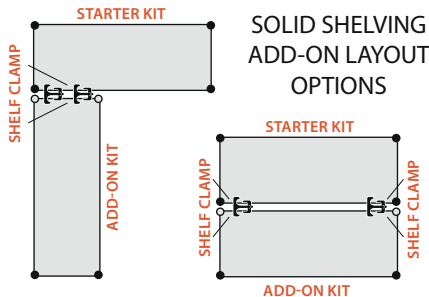

SHELF W" x L"	54"H GALVANIZED SOLID SHELVING 4 SHELVES				63"H GALVANIZED SOLID SHELVING 4 SHELVES			
	STARTER KIT		ADD-ON KIT		STARTER KIT		ADD-ON KIT	
	MODEL NO.	SHIP WGT	MODEL NO.	SHIP WGT	MODEL NO.	SHIP WGT	MODEL NO.	SHIP WGT
14" x 36"	WR54-1436SG	68 lbs	AD54-1436SG	65 lbs	WR63-1436SG	72 lbs	AD63-1436SG	67 lbs
14" x 42"	WR54-1442SG	72 lbs	AD54-1442SG	69 lbs	WR63-1442SG	76 lbs	AD63-1442SG	71 lbs
14" x 48"	WR54-1448SG	80 lbs	AD54-1448SG	77 lbs	WR63-1448SG	84 lbs	AD63-1448SG	79 lbs
14" x 54"	WR54-1454SG	92 lbs	AD54-1454SG	89 lbs	WR63-1454SG	96 lbs	AD63-1454SG	91 lbs
14" x 60"	WR54-1460SG	100 lbs	AD54-1460SG	97 lbs	WR63-1460SG	104 lbs	AD63-1460SG	99 lbs
14" x 72"	WR54-1472SG	116 lbs	AD54-1472SG	113 lbs	WR63-1472SG	120 lbs	AD63-1472SG	115 lbs
18" x 24"	WR54-1824SG	56 lbs	AD54-1824SG	53 lbs	WR63-1824SG	60 lbs	AD63-1824SG	55 lbs
18" x 30"	WR54-1830SG	68 lbs	AD54-1830SG	65 lbs	WR63-1830SG	72 lbs	AD63-1830SG	67 lbs
18" x 36"	WR54-1836SG	76 lbs	AD54-1836SG	73 lbs	WR63-1836SG	80 lbs	AD63-1836SG	75 lbs
18" x 42"	WR54-1842SG	84 lbs	AD54-1842SG	81 lbs	WR63-1842SG	88 lbs	AD63-1842SG	83 lbs
18" x 48"	WR54-1848SG	92 lbs	AD54-1848SG	89 lbs	WR63-1848SG	96 lbs	AD63-1848SG	91 lbs
18" x 54"	WR54-1854SG	100 lbs	AD54-1854SG	97 lbs	WR63-1854SG	104 lbs	AD63-1854SG	99 lbs
18" x 60"	WR54-1860SG	108 lbs	AD54-1860SG	105 lbs	WR63-1860SG	112 lbs	AD63-1860SG	107 lbs
18" x 72"	WR54-1872SG	120 lbs	AD54-1872SG	117 lbs	WR63-1872SG	124 lbs	AD63-1872SG	119 lbs
21" x 24"	WR54-2124SG	64 lbs	AD54-2124SG	61 lbs	WR63-2124SG	68 lbs	AD63-2124SG	63 lbs
21" x 30"	WR54-2130SG	72 lbs	AD54-2130SG	69 lbs	WR63-2130SG	76 lbs	AD63-2130SG	71 lbs
21" x 36"	WR54-2136SG	84 lbs	AD54-2136SG	81 lbs	WR63-2136SG	88 lbs	AD63-2136SG	83 lbs
21" x 42"	WR54-2142SG	96 lbs	AD54-2142SG	93 lbs	WR63-2142SG	100 lbs	AD63-2142SG	95 lbs
21" x 48"	WR54-2148SG	104 lbs	AD54-2148SG	101 lbs	WR63-2148SG	108 lbs	AD63-2148SG	103 lbs
21" x 54"	WR54-2154SG	112 lbs	AD54-2154SG	109 lbs	WR63-2154SG	116 lbs	AD63-2154SG	111 lbs
21" x 60"	WR54-2160SG	124 lbs	AD54-2160SG	121 lbs	WR63-2160SG	128 lbs	AD63-2160SG	123 lbs
21" x 72"	WR54-2172SG	132 lbs	AD54-2172SG	129 lbs	WR63-2172SG	136 lbs	AD63-2172SG	131 lbs
24" x 24"	WR54-2424SG	72 lbs	AD54-2424SG	69 lbs	WR63-2424SG	76 lbs	AD63-2424SG	71 lbs
24" x 30"	WR54-2430SG	80 lbs	AD54-2430SG	77 lbs	WR63-2430SG	84 lbs	AD63-2430SG	79 lbs
24" x 36"	WR54-2436SG	88 lbs	AD54-2436SG	85 lbs	WR63-2436SG	92 lbs	AD63-2436SG	87 lbs
24" x 42"	WR54-2442SG	100 lbs	AD54-2442SG	97 lbs	WR63-2442SG	104 lbs	AD63-2442SG	99 lbs
24" x 48"	WR54-2448SG	108 lbs	AD54-2448SG	105 lbs	WR63-2448SG	112 lbs	AD63-2448SG	107 lbs
24" x 54"	WR54-2454SG	124 lbs	AD54-2454SG	121 lbs	WR63-2454SG	128 lbs	AD63-2454SG	123 lbs
24" x 60"	WR54-2460SG	136 lbs	AD54-2460SG	133 lbs	WR63-2460SG	140 lbs	AD63-2460SG	135 lbs
24" x 72"	WR54-2472SG	148 lbs	AD54-2472SG	145 lbs	WR63-2472SG	152 lbs	AD63-2472SG	147 lbs

Shelving units include 4 posts and 4 shelves. Add-On units include 2 posts, 4 shelves and 8 shelf clamps.

18 GAUGE GALVANIZED STEEL