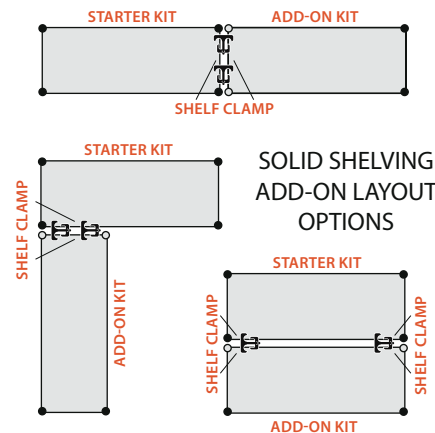

4 Shelf Starter Kits

Solid shelves are a solution where dirt, dust and spills are a potential issue. The solid flat surface allows for storage from small to large items and the marine edge perimeter prevents spillage. The double hemmed 18 gauge 304 stainless steel gives the solid shelf excellent strength characteristics. All solid shelf units consist of 4 shelves and 4 posts. Mobilize starter kit shelving unit using optional mobile kit **WR-00HS**, see **pg. 153**. **Finish:** Stainless Steel

**MOBILIZE YOUR SHELVING**  
**DB - Donut Bumper**  
 Non-marking donut bumper used to protect walls and help cushion impact.  
**WR-00HS (Mobile Kit)\***  
 Set of four swivel 5" x 1-1/4" polyurethane stainless steel casters with zerk grease fittings, 2 with brake. Can be used with all units shown. 1,200 lb. load capacity. \*Mobile kits recommended only for shelves 18" and wider.

4 SHELF STARTER KIT

**QSMC Shelf Clamp**  
 Shelf Clamp eliminates 2 post per shelving section. Two QSMC clamps are required per shelf.  
**Finish:** Aluminum

4 Shelf Add-On Kits

Additional Add-On kit allows you to expand your Starter kit by sharing a set of posts. Configuration options include straight line, back to back and right angles (*L-Shape*). Add-on units consist of 4 shelves, 2 posts and 8 shelf clamps. Additional shelves and posts may be purchased separately, see chart on **pg. 105**. Units with Add-On kit cannot be made mobile. **Finish:** Stainless Steel