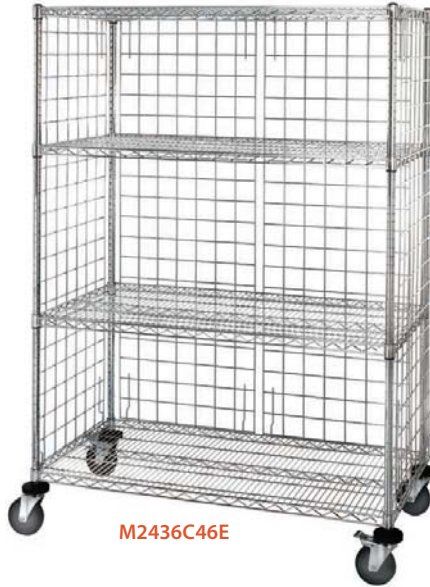

Enclosure Linen Carts

Finish: Chrome

Each cart consists of:

- 4 - posts
- 4 or 5 - wire shelves
- 4 - enclosure panels
- 4 - 5" swivel poly stem casters, 2 with brakes
- 4 - donut bumpers

All Carts consist of:

- 1 - dolly base
- 4 - plate casters (2 rigid and 2 swivel with brake)

NYLON FABRIC OR CLEAR VINYL CART COVERS AVAILABLE

See pg. 140

CART COVER

Protect against pilferage, airborne dust, moisture and other contaminants

BLUE NYLON

M2436C46E

WRCS4-63-2460EP-5

WRDBS4-63-2460EP

3 SIDED, 4 OR 5 WIRE SHELF CART WITH ENCLOSURE PANELS

DIMENSIONS W" x L" x H"	4 SHELF CARTS		5 SHELF CARTS	
	MODEL NO.	SHIP WGT	MODEL NO.	SHIP WGT
63"H Post, Cart with Enclosure Panels				
24" x 36" x 69"	M2436C46E	145 lbs	M2436C46E-5	158 lbs
24" x 48" x 69"	M2448C46E	179 lbs	M2448C46E-5	195 lbs
24" x 60" x 69"	M2460C46E	197 lbs	M2460C46E-5	218 lbs

COMPLETE CARTS INCLUDE CASTER KIT FOR MOBILITY

3 SIDED STEM CASTER LINEN CART WITH 3 OR 4 WIRE SHELVES AND 1 SOLID SHELF WITH ENCLOSURE PANELS

DIMENSIONS W" x L" x H"	4 SHELF CARTS		5 SHELF CARTS	
	MODEL NO.	SHIP WGT	MODEL NO.	SHIP WGT
63"H Post, 5" Stem Caster Cart with Solid Bottom Shelf and Enclosure Panels				
24" x 36" x 69"	WRCS4-63-2436EP	113 lbs	WRCS4-63-2436EP-5	126 lbs
24" x 48" x 69"	WRCS4-63-2448EP	131 lbs	WRCS4-63-2448EP-5	147 lbs
24" x 60" x 69"	WRCS4-63-2460EP	158 lbs	WRCS4-63-2460EP-5	179 lbs
74"H Post, 5" Stem Caster Cart with Solid Bottom Shelf and Enclosure Panels				
24" x 36" x 80"	WRCS4-74-2436EP	113 lbs	WRCS4-74-2436EP-5	126 lbs
24" x 48" x 80"	WRCS4-74-2448EP	131 lbs	WRCS4-74-2448EP-5	147 lbs
24" x 60" x 80"	WRCS4-74-2460EP	158 lbs	WRCS4-74-2460EP-5	179 lbs