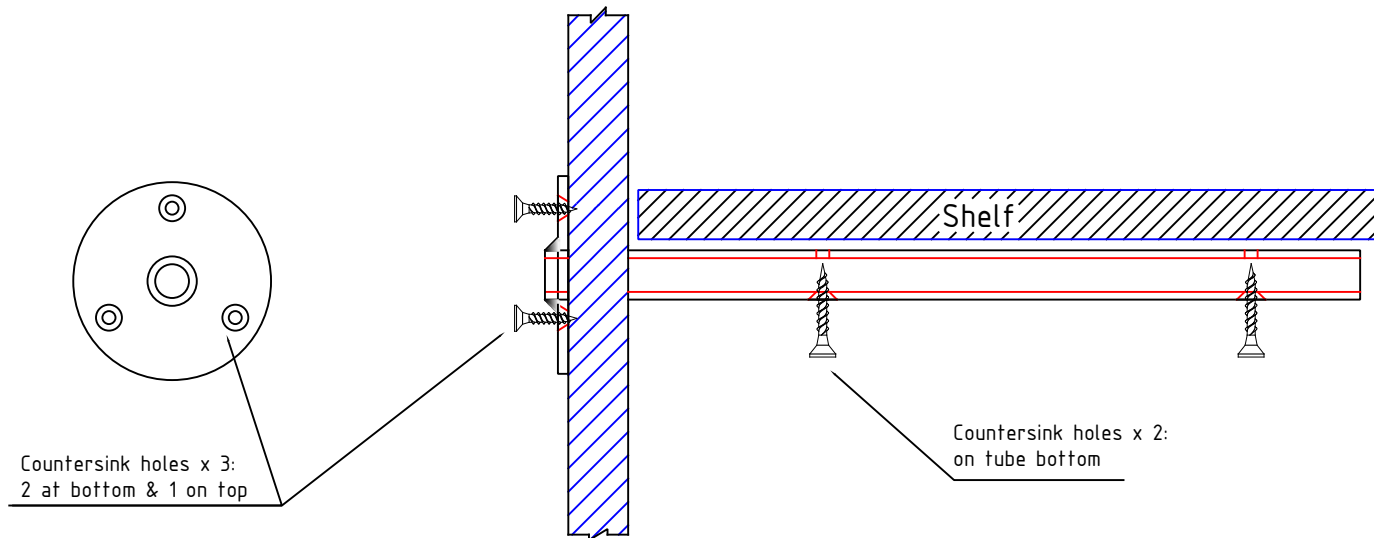

Instruction:

Mount tube flange with screws from back of panel;
 Fix shelf with screws from bottom of tube.

2019.06.11	Release as instruction
Date	Version

Item	Instruction - Tube Bracket					
RIC#	0201140					
				Qty	Material	Material
unit	mm [inch]			piece	steel	Powder coated