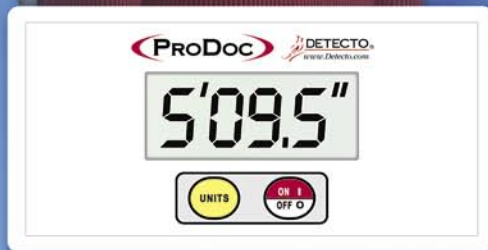

Model
DHRWM

ProDoc™

Professional Doctor Scales for clinical and office use

Obtain Weight, Height, and BMI Instantly!

Wall-Mount Digital Height Rods

Fast, accurate digital height LCD readouts

- Heavy 480 lb / 220 kg Capacity
- Highly-Accurate 0.2 lb / 0.1 kg Increments
- Automatic Body Mass Index Calculation

Detecto now offers the new ProDoc™ Series Professional Doctor Scale line of products featuring:

- DIGITAL HEIGHT
Convenient digital height displayed on scale
- WEIGH ON ANY SURFACE
Bubble level and adjustable feet
- WEIGHT MEMORY
Stores and recalls up to 4 patient weights
- STAND-ALONE DIGITAL HEIGHT RODS
Large, highly-visible LCD readouts