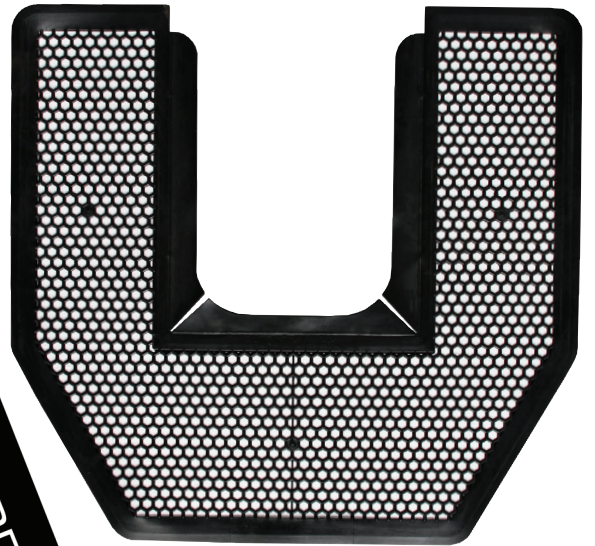

Restroom Floor Mats

- Urinal and commode mats are 5% larger than traditional products and provide greater protection to the floor
- Urinal and commode mats are manufactured with a material that has a high coefficient of friction - they have better traction and a soft flexible material that conforms to surface irregularities providing secure placement of mats
- A 36% reduction in the product's profile makes urinal & commode mats ADA compliant against trip hazards

RESTROOM SUPPLIES

220206 - 22"x18", TPE, Black Urinal Mat
220207 - 22"x24", TPE, Black Commode Mat
6/cs.