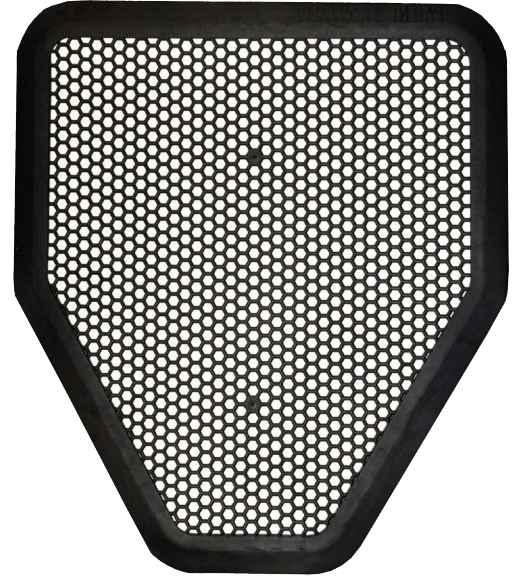

Restroom Floor Mats

- Urinal and commode mats are 5% larger than traditional products and provide greater protection to the floor
- Urinal and commode mats are manufactured with a material that has a high coefficient of friction - they have better traction and a soft flexible material that conforms to surface irregularities providing secure placement of mats
- A 36% reduction in the product's profile makes urinal & commode mats ADA compliant against trip hazards

RESTROOM SUPPLIES

220206 - 22"x18", TPE, Black Urinal Mat
220207 - 22"x24", TPE, Black Commode Mat
6/cs.