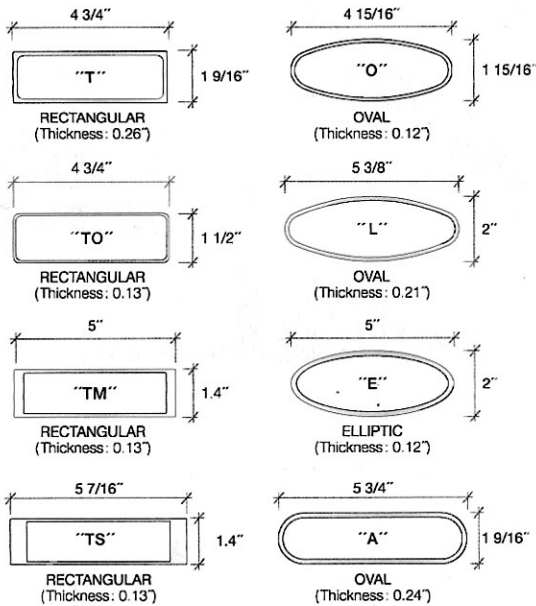

Rectangular BACKLIT KEYPAD

BACKLIT BUTTON INDICATOR

TECHNICAL INFORMATION

- Maximum of 6 buttons.
- Backlit buttons showing which functions are activated.
- Completely sealed within a watertight plastic membrane (Water splash proof).
- Easy to connect with a telephone type jack.
- Accessible from the top of the bathtub for easy maintenance if needed.

CUSTOMIZATION OPTIONS:

1 KEYPAD SHAPES

2 BUTTON SHAPES

3 GEOMETRIC DESIGN DOMED BUTTONS (OPTIONAL)

4 LABEL FINISHES (OPTIONAL)

- A) Matte finish
- B) Gloss finish

5 BACKLIT EFFECTS

6 BACKLIGHTING COLOR EFFECT

YOU CAN CHOOSE THE BACKLIGHTING COLOR EFFECT.