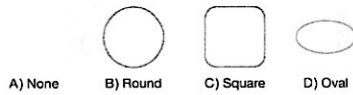

BACKLIT BUTTON INDICATOR

TECHNICAL INFORMATION

- Maximum of 6 buttons.
- Backlit buttons showing which functions are activated.
- Completely sealed within a watertight plastic membrane (Water splash proof).
- Easy to connect with a telephone type jack.
- Accessible from the top of the bathtub for easy maintenance if needed.

CUSTOMIZATION OPTIONS:

1 KEYPAD SHAPES

2 BUTTON SHAPES

3 GEOMETRIC DESIGN DOMED BUTTONS (OPTIONAL)

4 LABEL FINISHES (OPTIONAL)

- A) Matte finish
- B) Gloss finish

5 BACKLIT EFFECTS

6 BACKLIGHTING COLOR EFFECT

YOU CAN CHOOSE THE BACKLIGHTING COLOR EFFECT.

CREATE YOUR OWN IMAGE ...

Let our graphic designers work for you! Very experienced, they will suggest color schemes, logo integrations, new icons and textures that will amaze you!

AVAILABLE FRAME COLORS

ABS COLORS

- "WP": White
- "BIP": Biscuit
- "OP": Bone
- "GP": Grey
- "NP": Black
- "CL": Clear

PLATED FINISHES

- "BP": Brass
- "B24P": 24k Gold
- "CP": Chrome
- "NIP": Brushed nickel

COMPATIBILITY

MORE INFORMATION?
PLEASE CALL YOUR SALES REPRESENTATIVE.